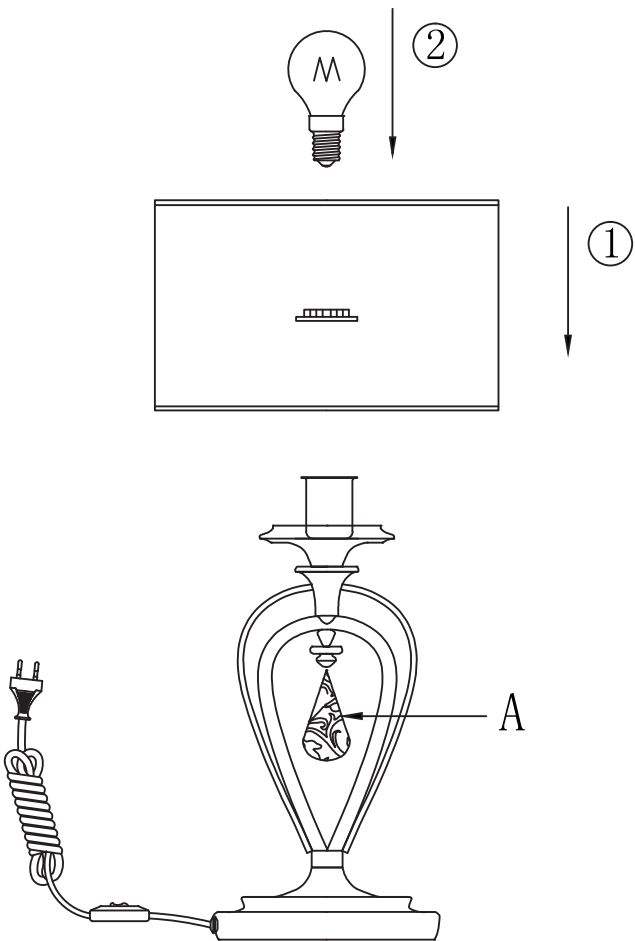

Instruction

Collection: House
Series: Gerda
Model: ARM044-11-G
Mobile

A=1

1 x E14 (40w)

MAYTONI
DECORATIVE LIGHTING

www.maytoni.de