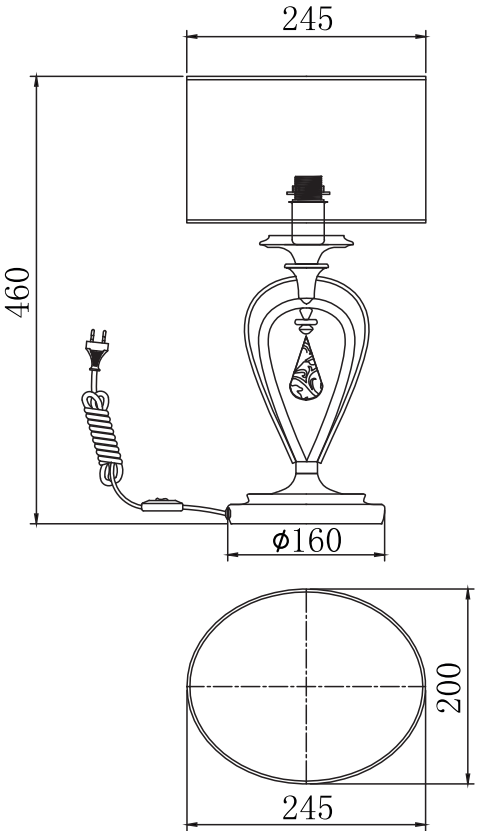

Instruction

Collection: House
Series: Gerda
Model: ARM044-11-G
Mobile

A=1

1 x E14 (40w)

MAYTONI
DECORATIVE LIGHTING

www.maytoni.de