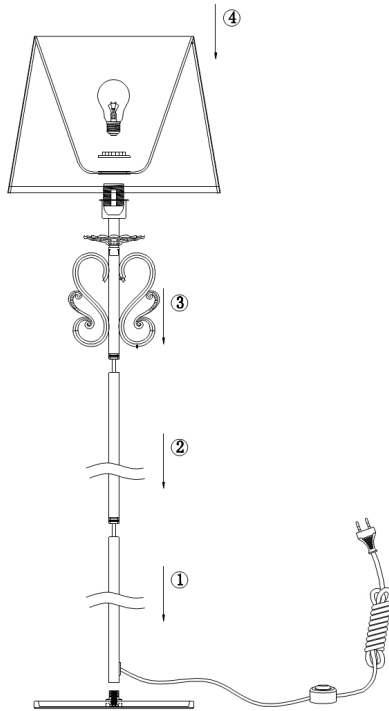

Instruction

Collection: ROYAL CLASSIC

Series: BATTISTA

Model: RC011-FL-01-R

Mobile

- Mobile

1 x E27 (40W)

MAYTONI
DECORATIVE LIGHTING