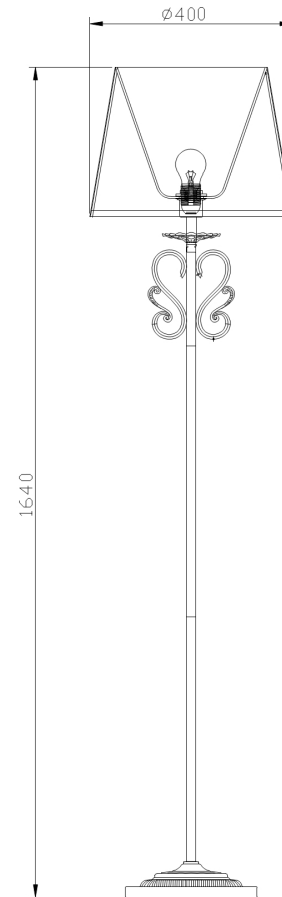

Instruction

Collection: ROYAL CLASSIC

Series: BATTISTA

Model: RC011-FL-01-R

Mobile

- Mobile

1 x E27 (40W)

MAYTONI
DECORATIVE LIGHTING