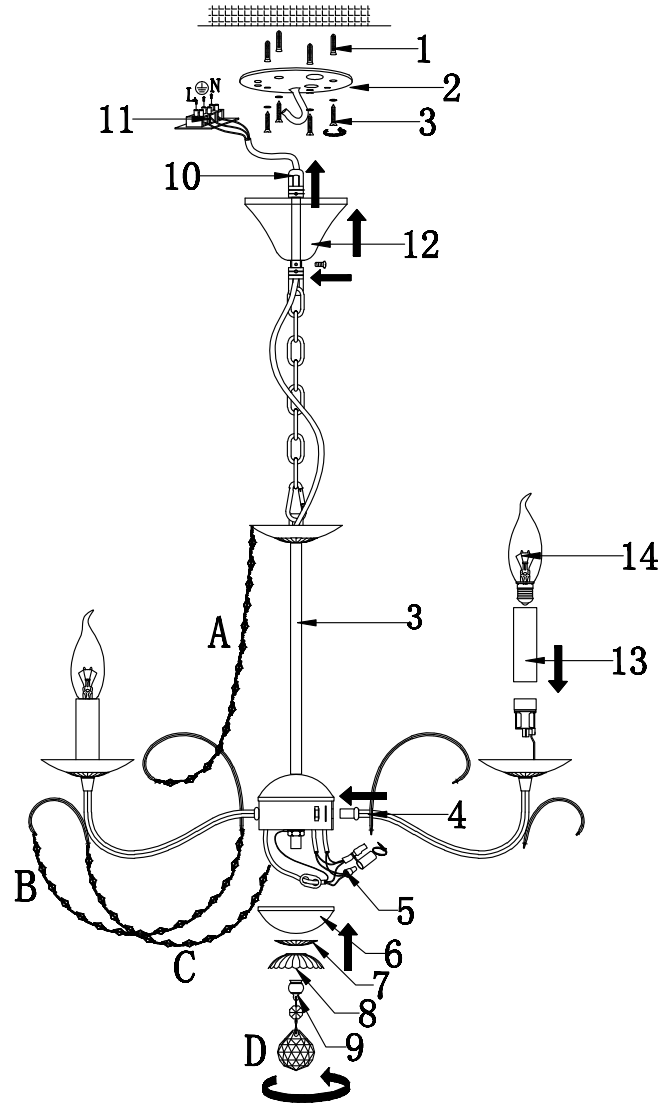

FREYA
TRADITION OF QUALITY

INSTRUCTION

MODEL: FR1312-PL-03-G
PENDANT LAMP

- A-3
- B-3
- C-3
- D-1

3 X E14 (60W)

FREYA-LIGHT.COM