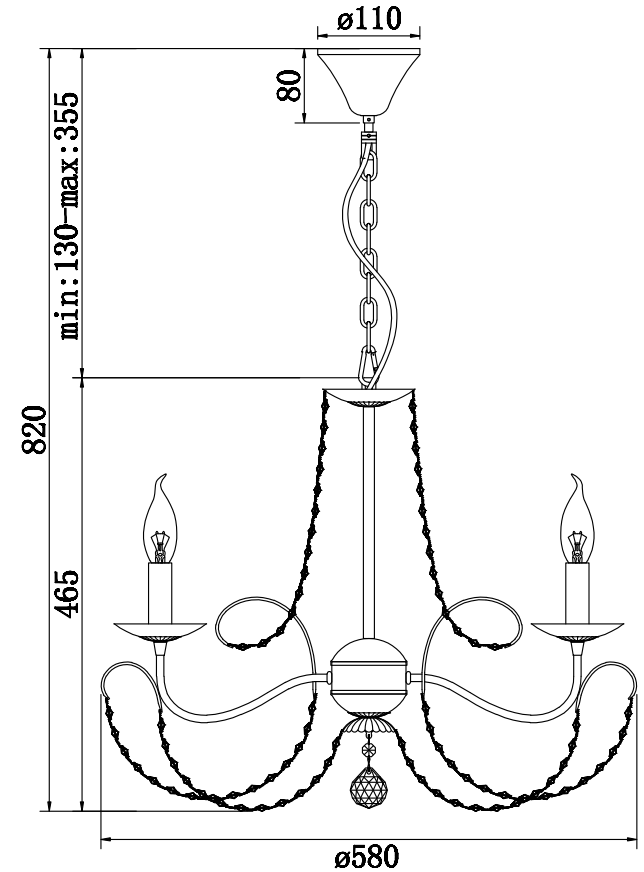

FREYA
TRADITION OF QUALITY

INSTRUCTION

MODEL: FR1312-PL-03-G
PENDANT LAMP

- A-3
- B-3
- C-3
- D-1

3 X E14 (60W)

FREYA-LIGHT.COM