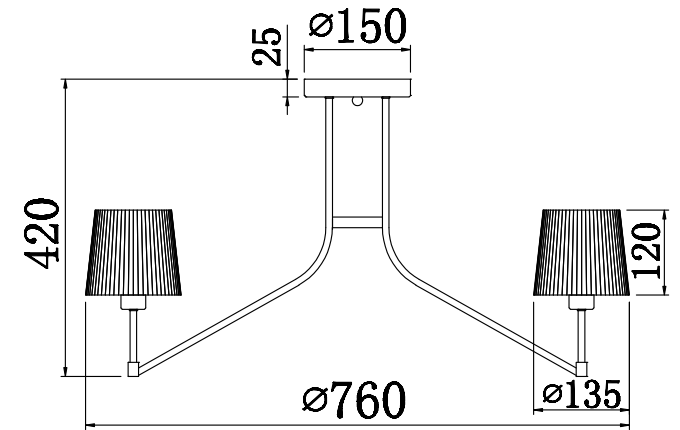

FREYA
TRADITION OF QUALITY

INSTRUCTION

MODEL: FR5050-CL-08-CH

8 x E14 (60W)

FREYA-LIGHT.COM