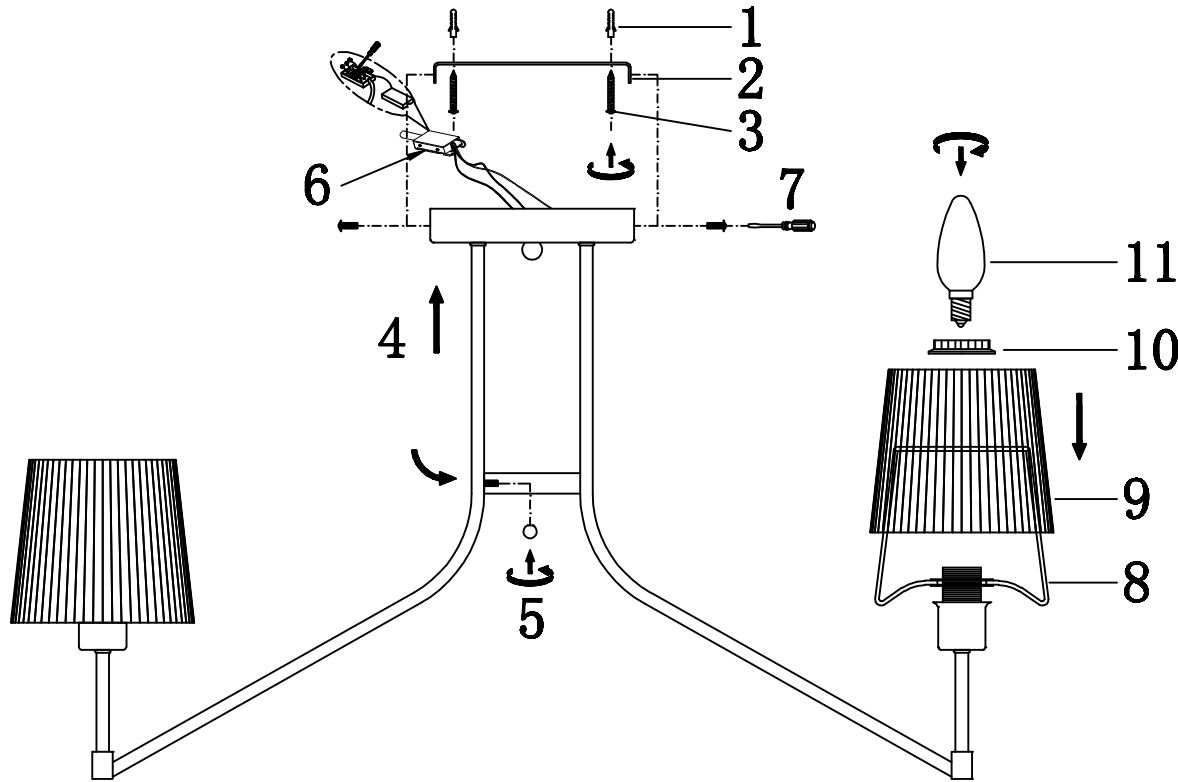

FREYA
TRADITION OF QUALITY

INSTRUCTION

MODEL: FR5050-CL-08-CH

8 x E14 (60W)

FREYA-LIGHT.COM