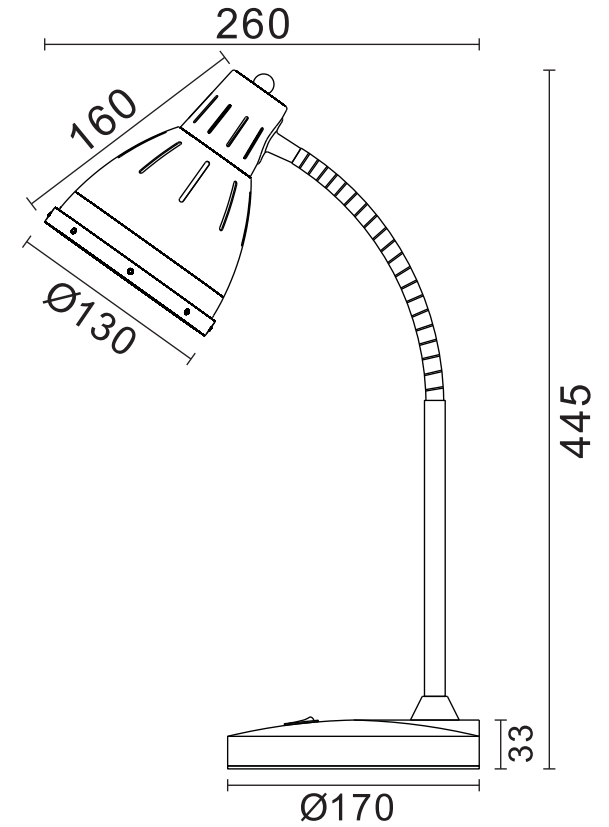

FREYA
TRADITION OF QUALITY

INSTRUCTION

MODEL: FR5151-TL-01-YW

1 X E27 (40W)

FREYA-LIGHT.COM