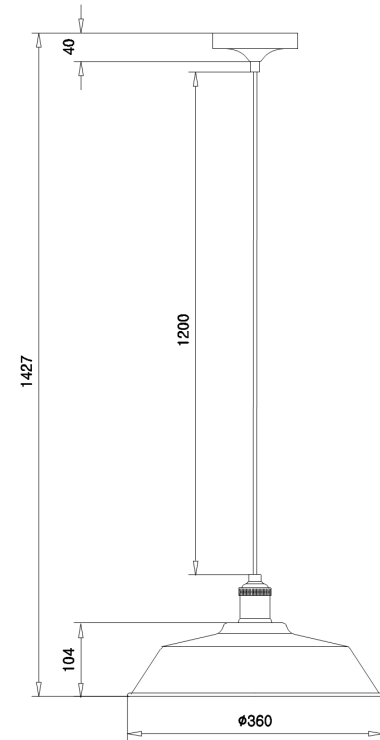

Instruction

Collection: LOFT
Series: PAIL
Model: T027-01-R
Ceiling

- Ceiling

1 x E27 (60W)

MAYTONI
DECORATIVE LIGHTING

www.maytoni.de