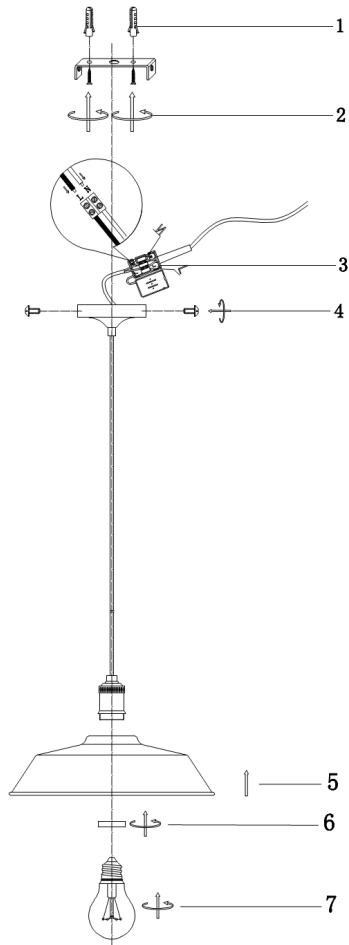

Instruction

Collection: LOFT
Series: PAIL
Model: T027-01-R
Ceiling

- Ceiling

1 x E27 (60W)

MAYTONI
DECORATIVE LIGHTING

www.maytoni.de