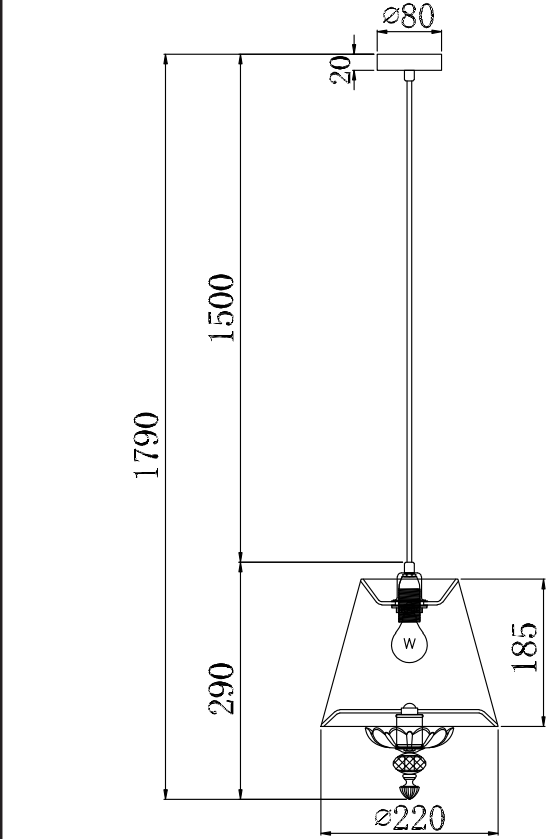

# Instruction

Collection: Elegant  
Series: Angel  
Model: ARM392-22-W  
Ceiling

  
1 x E14 (40w)

**MAYTONI**  
DECORATIVE LIGHTING

[www.maytoni.de](http://www.maytoni.de)