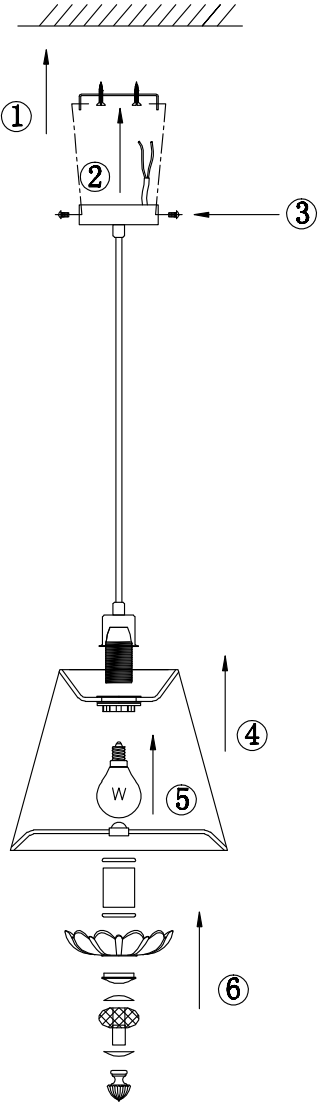

# Instruction

Collection: Elegant  
Series: Angel  
Model: ARM392-22-W  
Ceiling

  
1 x E14 (40w)

**MAYTONI**  
DECORATIVE LIGHTING

[www.maytoni.de](http://www.maytoni.de)