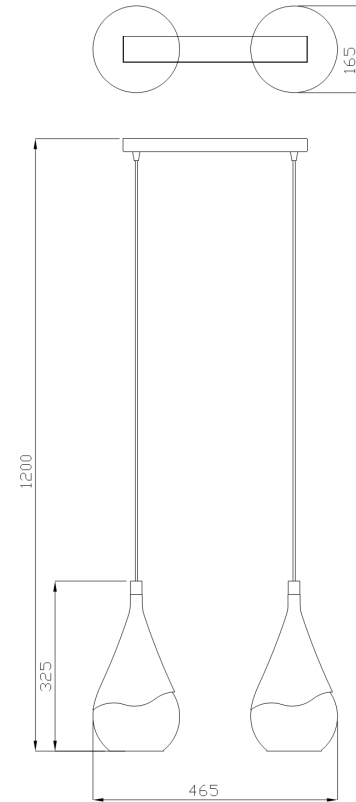

Instruction

Collection: PENDANT

Series: ICEBERG

Model: F013-22-R

Ceiling

- Ceiling

2 x E14 (60W)

MAYTONI
DECORATIVE LIGHTING