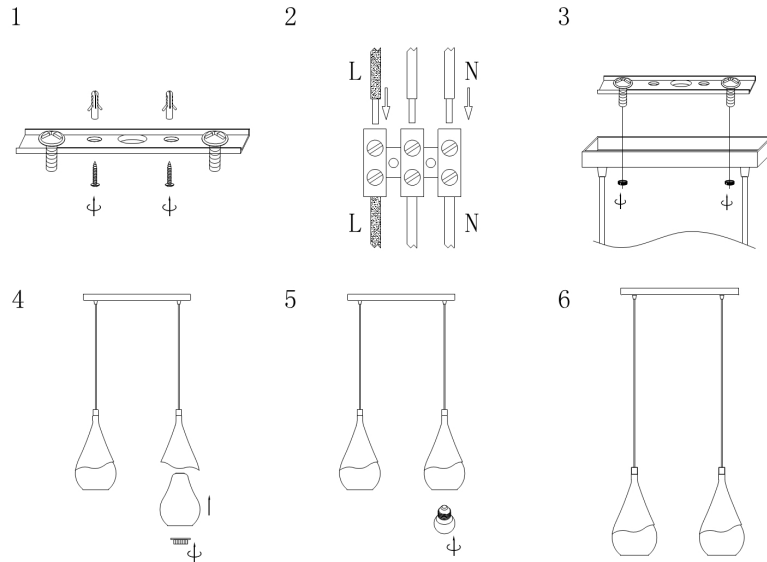

Instruction

Collection: PENDANT

Series: ICEBERG

Model: F013-22-R

Ceiling

- Ceiling

2 x E14 (60W)

MAYTONI
DECORATIVE LIGHTING