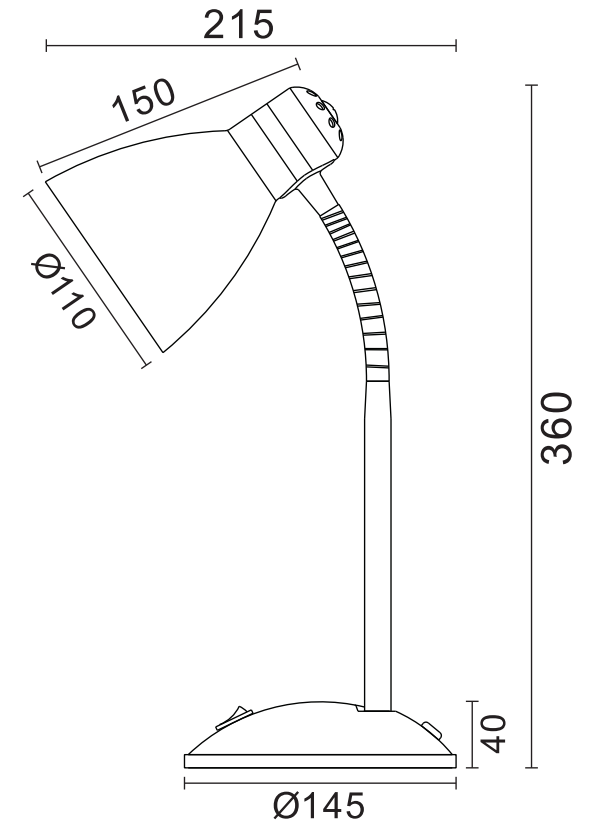

FREYA
TRADITION OF QUALITY

INSTRUCTION

MODEL: FR5132-TL-01-P3

1 X E27 (40W)

FREYA-LIGHT.COM