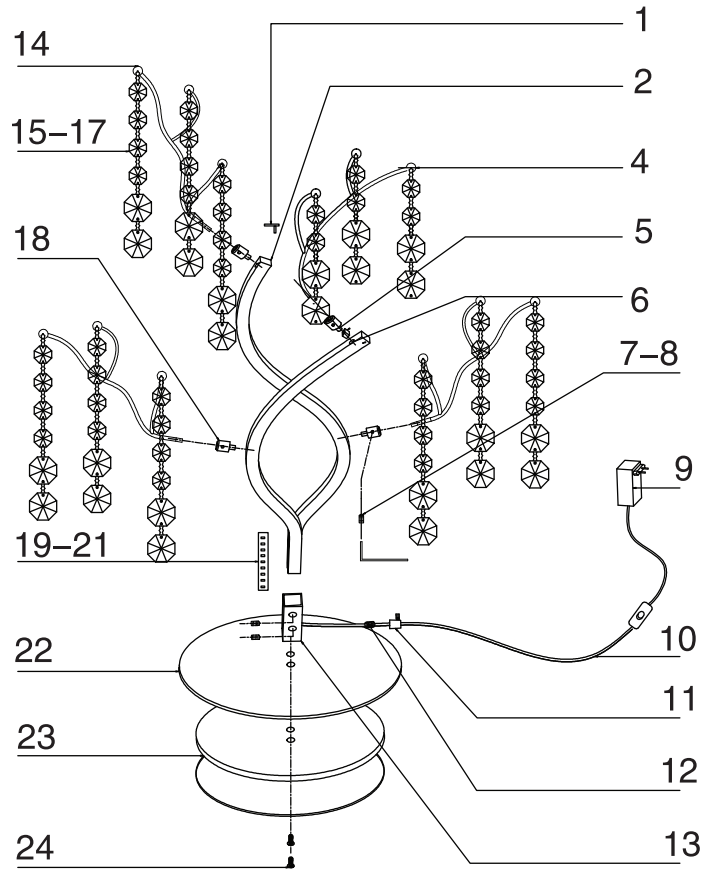

Instruction

Collection: Modern
Series: Spring
Model: MOD203-22-N
Mobile

max 6w
450 lumen

MAYTONI
DECORATIVE LIGHTING

www.maytoni.de