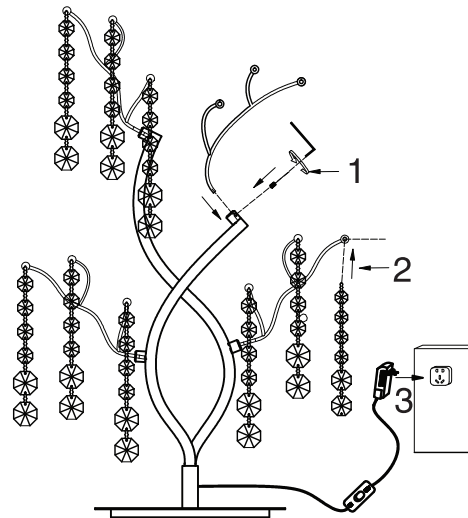

Instruction

Collection: Modern
Series: Spring
Model: MOD203-22-N
Mobile

max 6w
450 lumen

MAYTONI
DECORATIVE LIGHTING

www.maytoni.de