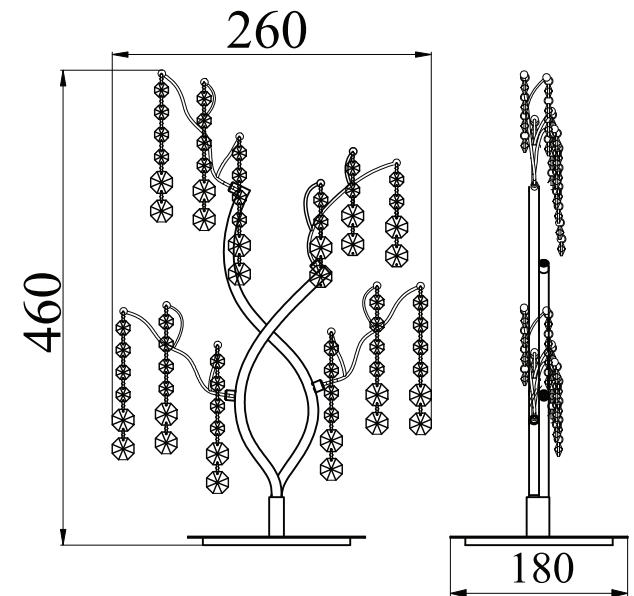

Instruction

Collection: Modern
Series: Spring
Model: MOD203-22-N
Mobile

max 6w
450 lumen

MAYTONI
DECORATIVE LIGHTING

www.maytoni.de