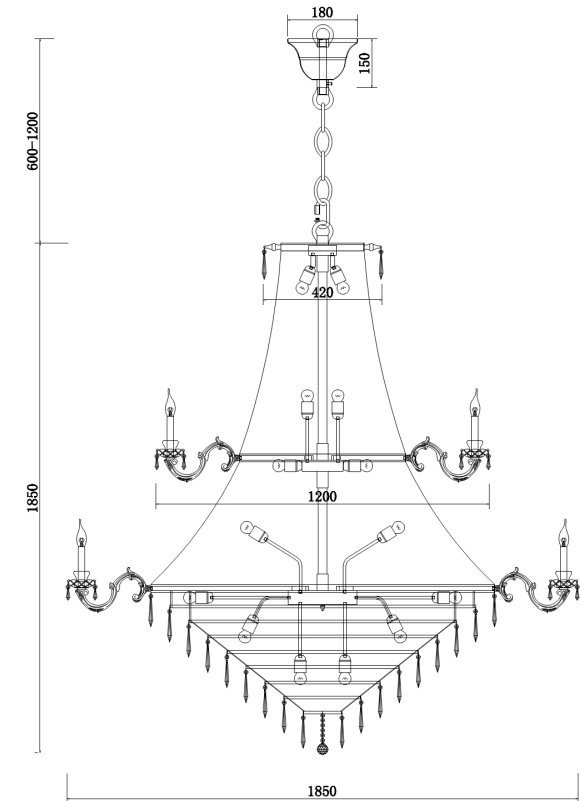

Instruction

Collection: DIAMANT CRYSTAL

Series: PALACE

Model: DIA890-PL-66-G

Ceiling

- Ceiling

42 x E27
24 x E14 (60W)

MAYTONI
DECORATIVE LIGHTING