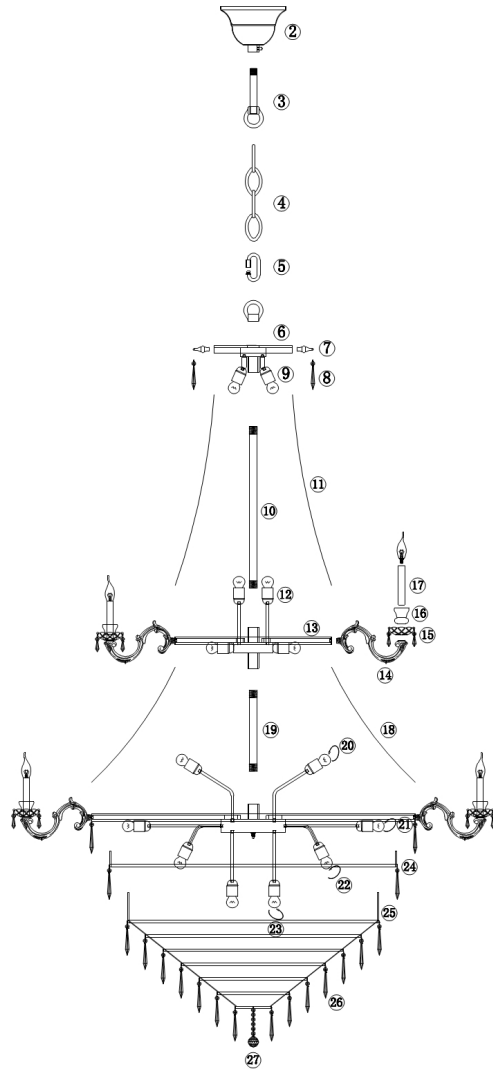

Instruction

Collection: DIAMANT CRYSTAL

Series: PALACE

Model: DIA890-PL-66-G

Ceiling

- Ceiling

42 x E27
24 x E14 (60W)

MAYTONI
DECORATIVE LIGHTING