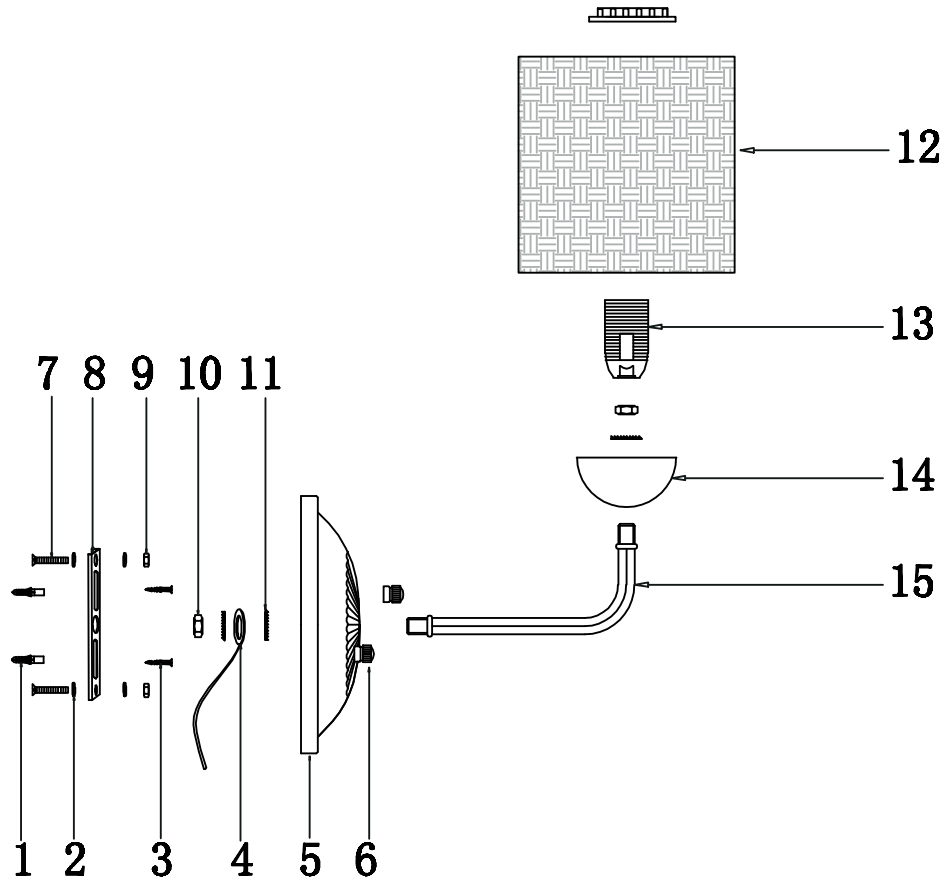

# INSTRUCTION

**MODEL:** FR5100-WL-01-BR  
SCONCE

1 X E14 (40W)

FREYA-LIGHT.COM