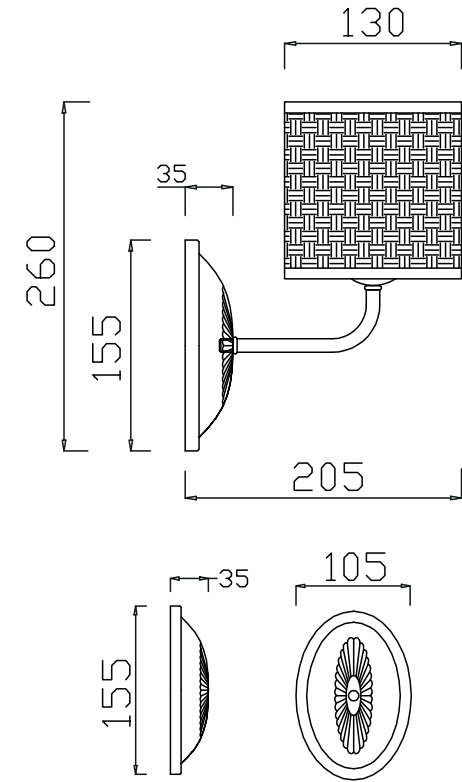

# INSTRUCTION

**MODEL:** FR5100-WL-01-BR  
SCONCE

1 X E14 (40W)

FREYA-LIGHT.COM