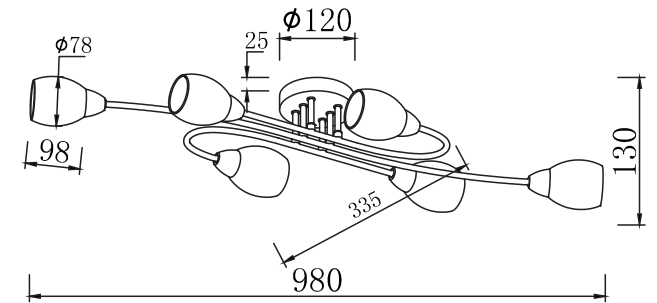

# INSTRUCTION

**MODEL:** FR5104-CL-06-BL  
CHANDELIER

6 X E14 (40W)

FREYA-LIGHT.COM