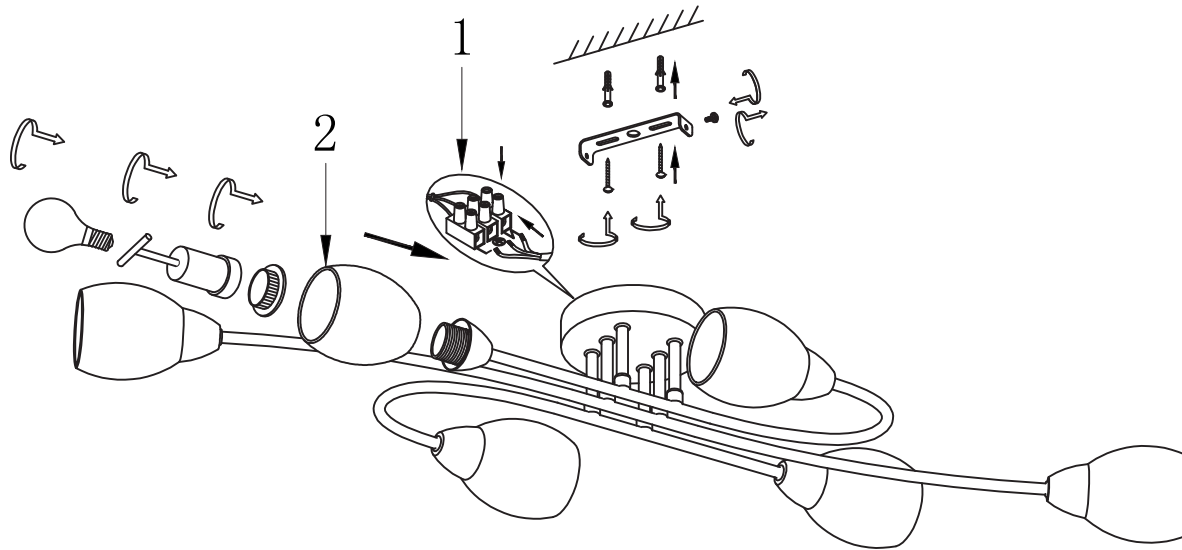

# INSTRUCTION

**MODEL:** FR5104-CL-06-BL  
CHANDELIER

6 X E14 (40W)

FREYA-LIGHT.COM