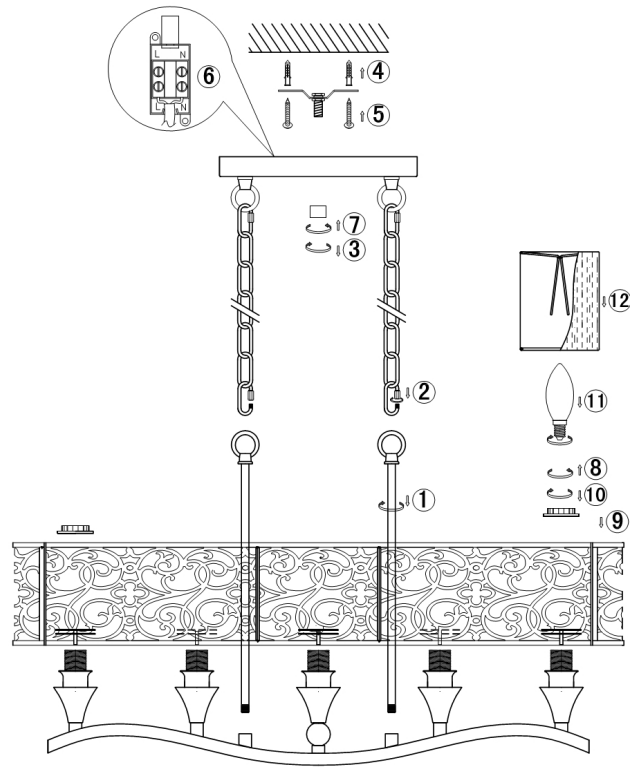

Instruction

Collection: HOUSE
Series: VENERA
Model: H260-PL-05-N
Ceiling

- Ceiling

5 x E14 (60W)

MAYTONI
DECORATIVE LIGHTING

www.maytoni.de