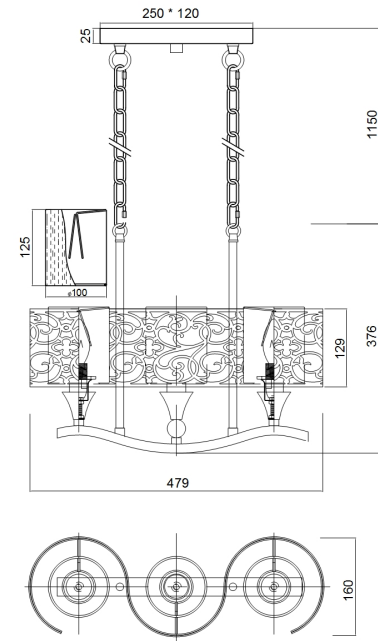

Instruction

Collection: HOUSE
Series: VENERA
Model: H260-PL-05-N
Ceiling

- Ceiling

5 x E14 (60W)

MAYTONI
DECORATIVE LIGHTING

www.maytoni.de