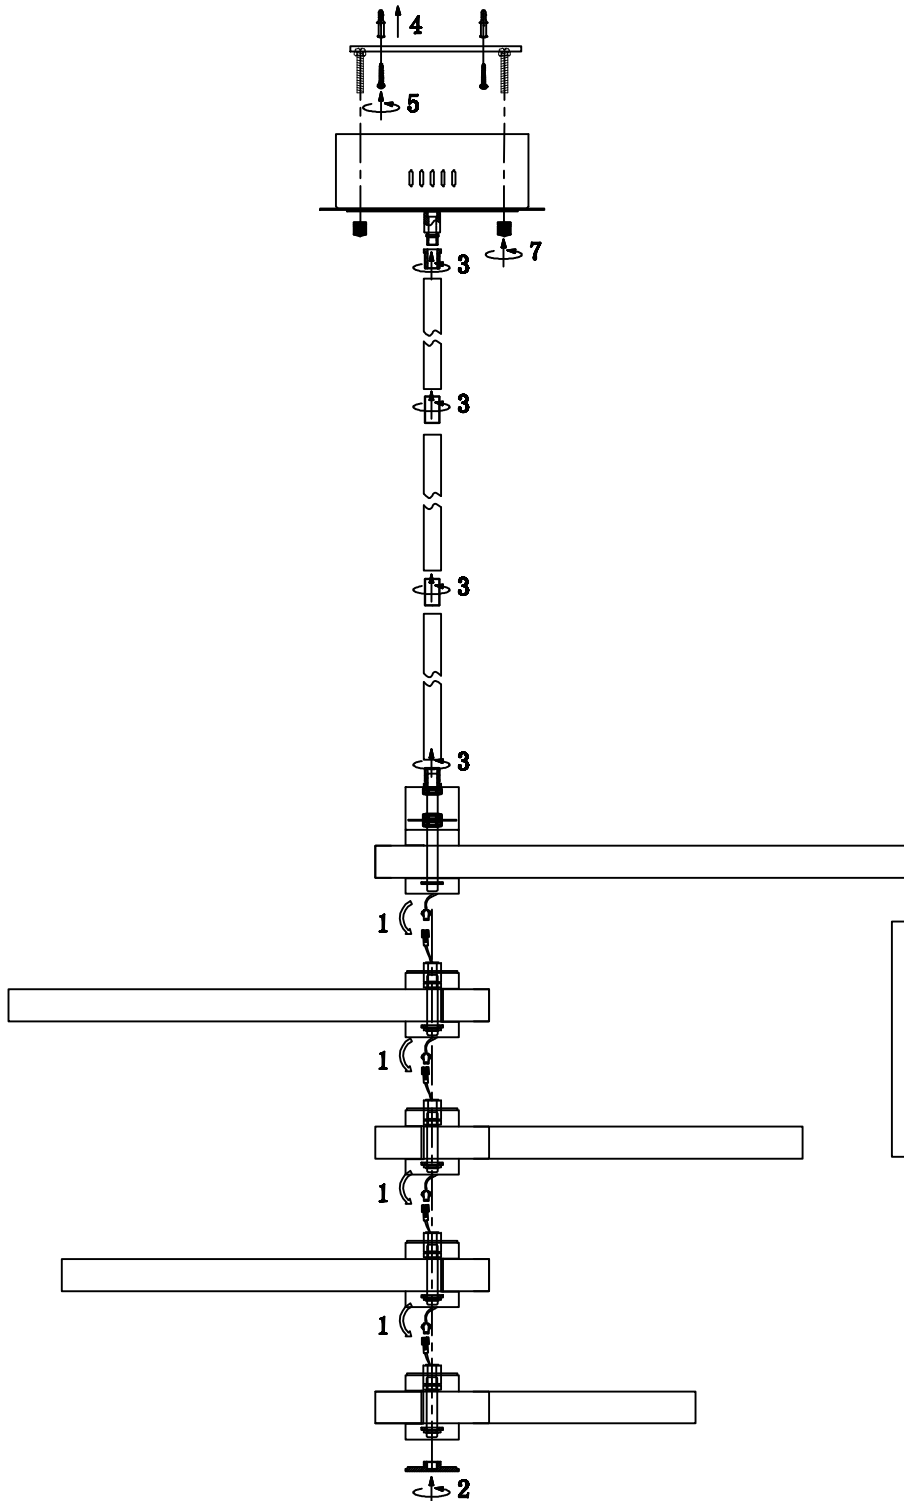

use instruction

NOTE:

- 1: This lighting only can be used in a room.
 - 2: Do not turn the switch on before assembly.
 - 3: If you want to change the bulb, please turn the switch off, and after the bulb is cold.
- Voltage: 220-240V
 Bulb: 76W
 Lampholder: LED
 Frequency: 50/60Hz

Model: 2116-5P