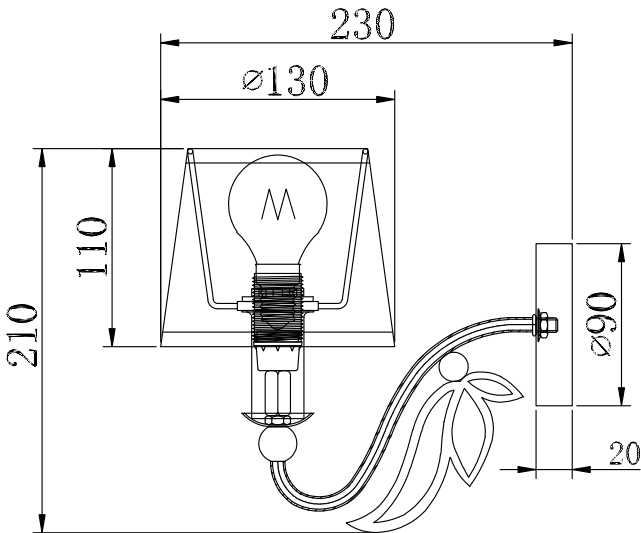

Instruction

Collection: Elegant
Series: Dafni
Model: ARM824-WL-01-W
Wall-mounted

– Wall-mounted

1 x E14 (40w)

MAYTONI
DECORATIVE LIGHTING

www.maytoni.de