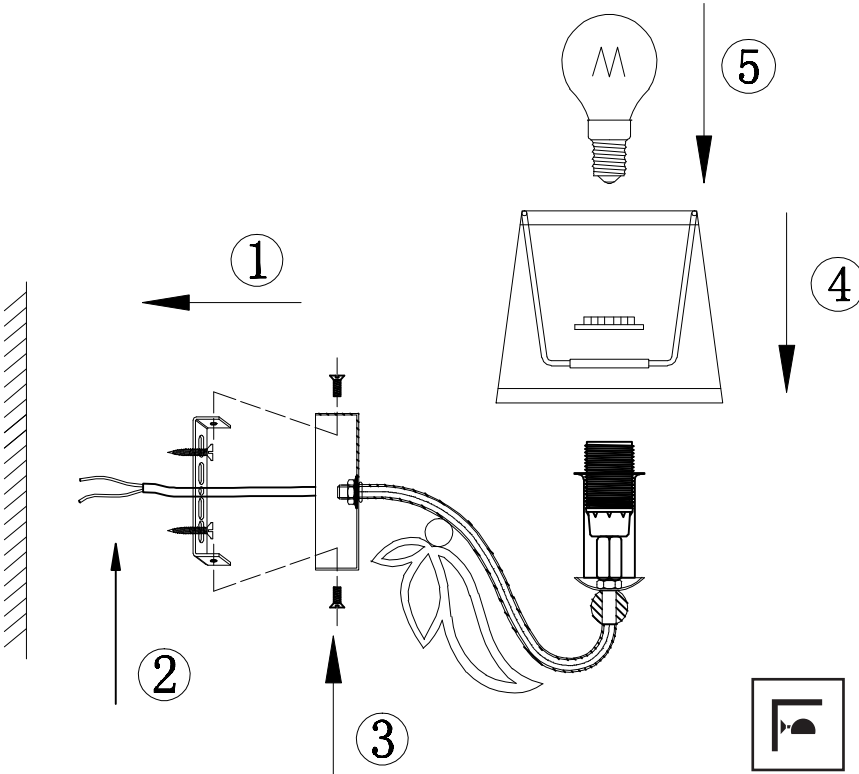

Instruction

Collection: Elegant
Series: Dafni
Model: ARM824-WL-01-W
Wall-mounted

– Wall-mounted

1 x E14 (40w)

MAYTONI
DECORATIVE LIGHTING

www.maytoni.de