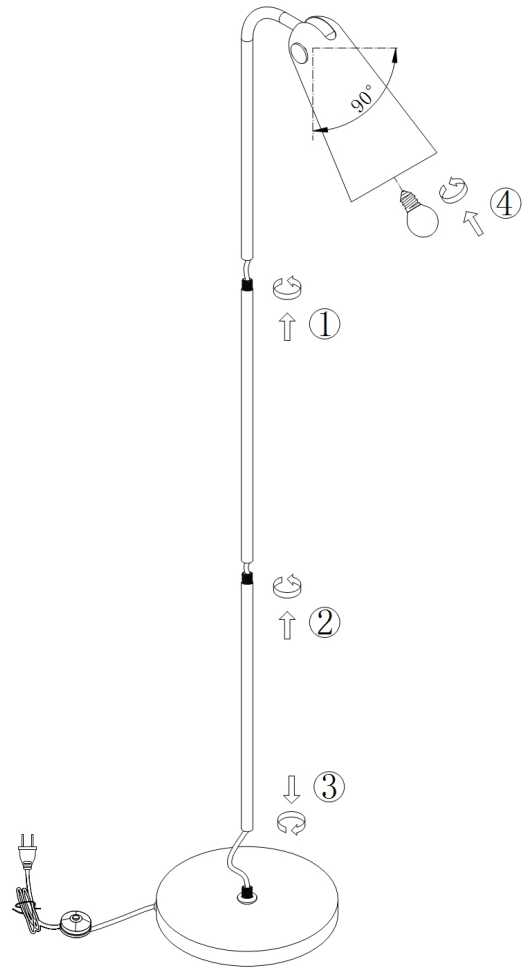

Instruction

Collection: MODERN
Series: NOVARA
Model: MOD619FL-01GR
Ceiling

- Ceiling

1 x E14 (40W)

MAYTONI
DECORATIVE LIGHTING

www.maytoni.de