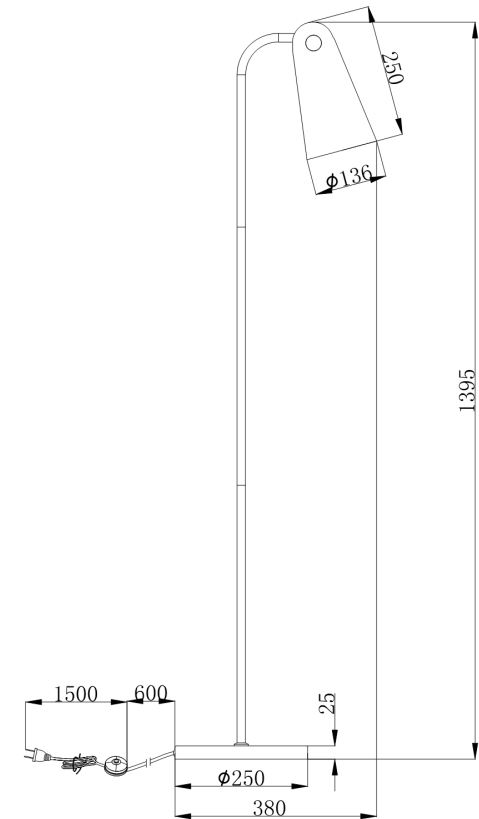

Instruction

Collection: MODERN
Series: NOVARA
Model: MOD619FL-01GR
Ceiling

- Ceiling

1 x E14 (40W)

MAYTONI
DECORATIVE LIGHTING

www.maytoni.de