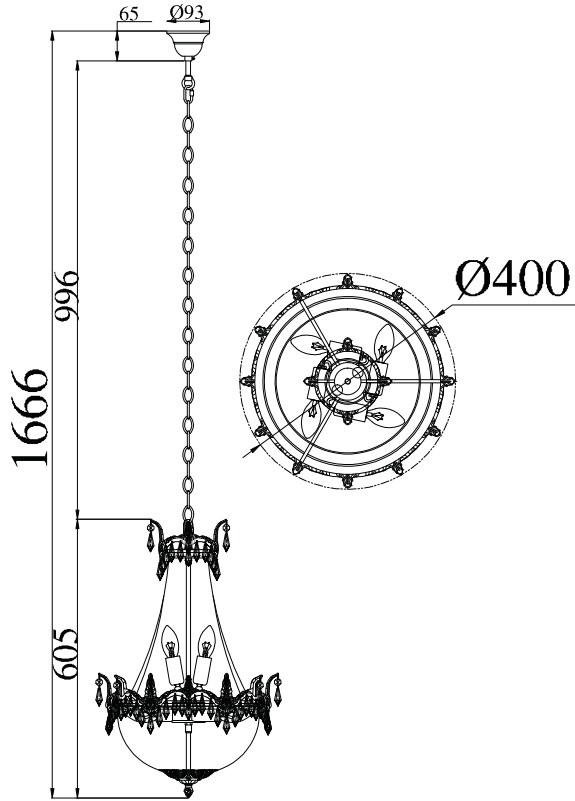

Instruction

Collection: Diamant crystal
Series: Versailles
Model: DIA585-TT40-WG
Suspended

6 x E14 (60w)

MAYTONI
DECORATIVE LIGHTING

www.maytoni.de