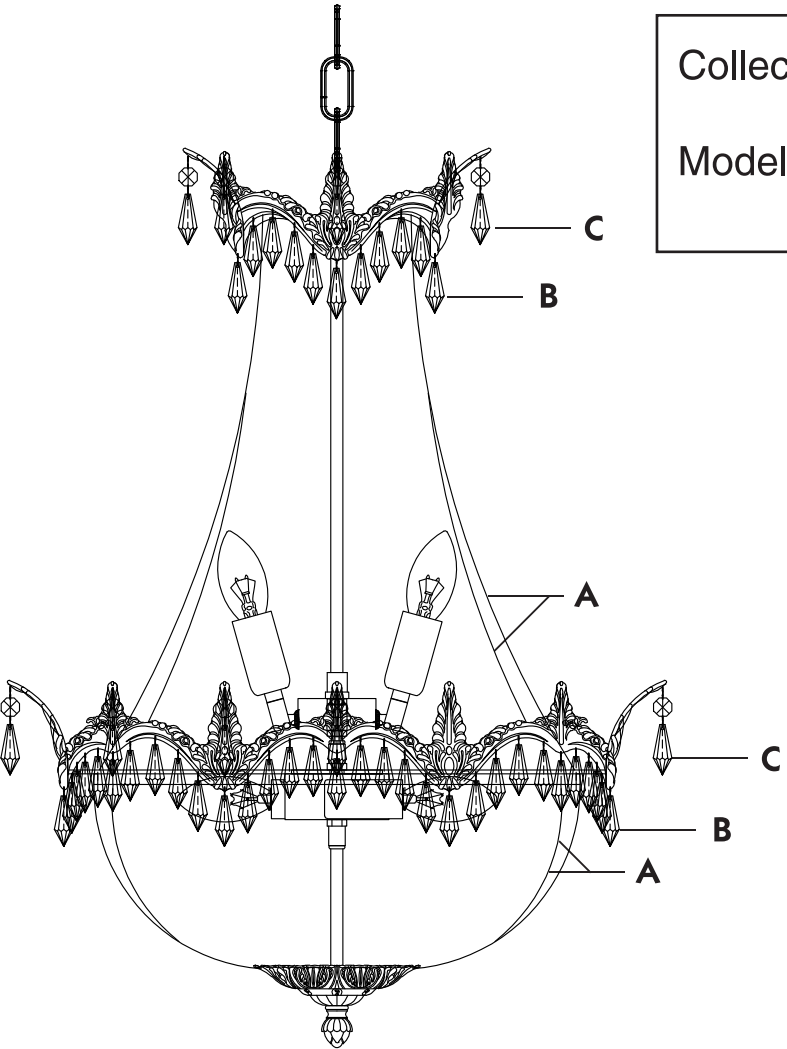

Instruction

Collection: Diamant crystal
Series: Versailles
Model: DIA585-TT40-WG
Suspended

6 x E14 (60w)

MAYTONI
DECORATIVE LIGHTING

www.maytoni.de