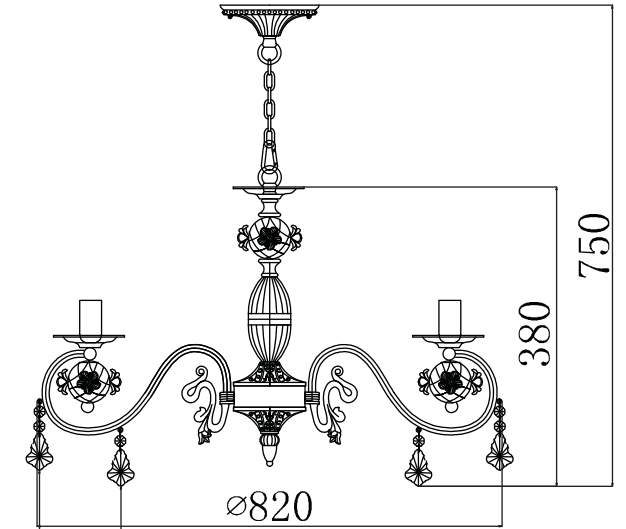

FREYA
TRADITION OF QUALITY

INSTRUCTION

MODEL: FR3218-PL-08-WG
CHANDELIER

A=15

B=10

A	B
8	8
	

8 x E14 (60w)

FREYA-LIGHT.COM