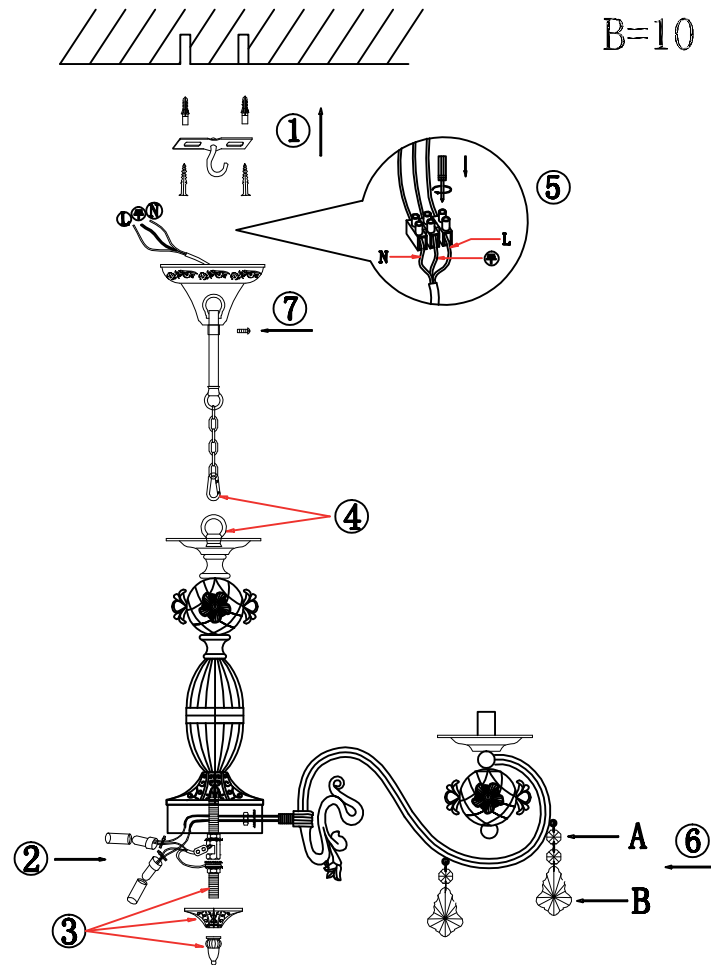

FREYA
TRADITION OF QUALITY

INSTRUCTION

MODEL: FR3218-PL-08-WG
CHANDELIER

A=15

B=10

A	B
8	8
	

8 x E14 (60w)

FREYA-LIGHT.COM