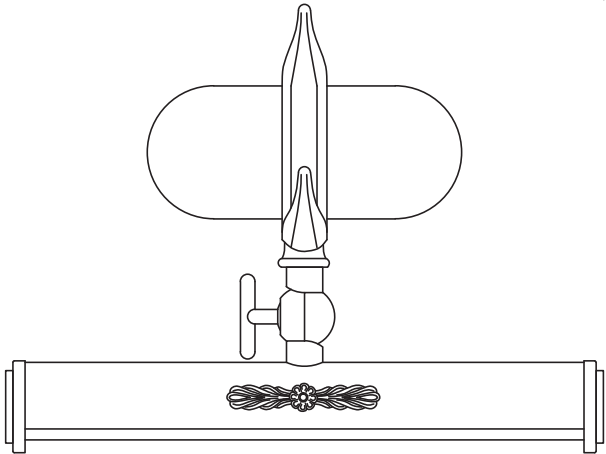

Instruction

Collection: Picture
Series: Raphael
Model: PIC113-01-G
Illumination for pictures

– Illumination for pictures

1 x E14 (25w)

MAYTONI
DECORATIVE LIGHTING

www.maytoni.de