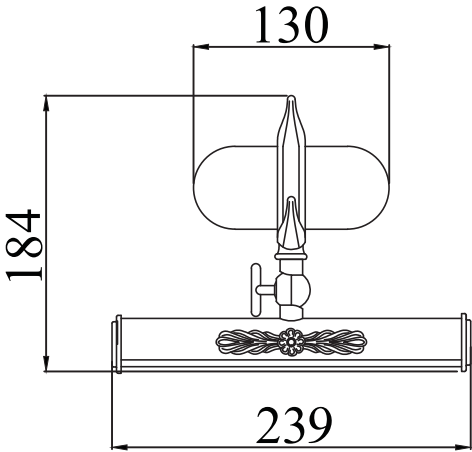

Instruction

Collection: Picture
Series: Raphael
Model: PIC113-01-G
Illumination for pictures

– Illumination for pictures

1 x E14 (25w)

MAYTONI
DECORATIVE LIGHTING

www.maytoni.de