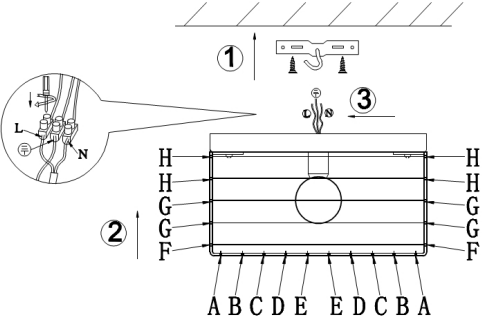

Instruction

Collection: DIAMANT CRYSTAL
 Series: QUADRATO
 Model: M583-WB1-G
 Wall

- A=2pcs
- B=2pcs
- C=2pcs
- D=2pcs
- E=2pcs
- F=1pcs
- G=2pcs
- H=2pcs

 1 x E27 (60W)

MAYTONI
 DECORATIVE LIGHTING
www.maytoni.de