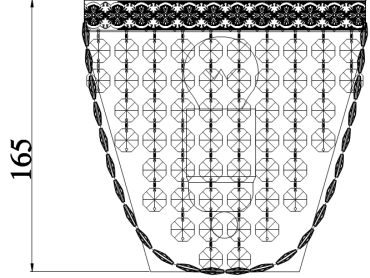

Instruction

Collection: DIAMANT CRYSTAL
 Series: QUADRATO
 Model: M583-WB1-G
 Wall

- A=2pcs
- B=2pcs
- C=2pcs
- D=2pcs
- E=2pcs
- F=1pcs
- G=2pcs
- H=2pcs

 1 x E27 (60W)

MAYTONI
 DECORATIVE LIGHTING
www.maytoni.de