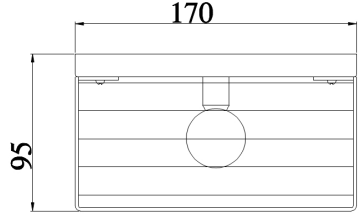

Instruction

Collection: DIAMANT CRYSTAL
 Series: QUADRATO
 Model: M583-WB1-G
 Wall

- A=2pcs
- B=2pcs
- C=2pcs
- D=2pcs
- E=2pcs
- F=1pcs
- G=2pcs
- H=2pcs

 1 x E27 (60W)

MAYTONI
 DECORATIVE LIGHTING
www.maytoni.de