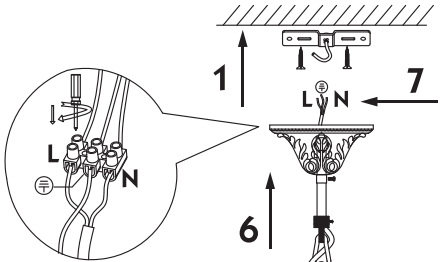

Instruction

Collection: Elegant
 Series: Merenga
 Model: ARM241-06-G
 Pendant Lamps

A = 6
 B = 6
 C = 6
 D = 1

 6 x E14 (40w)

MAYTONI
 DECORATIVE LIGHTING

www.maytoni.de