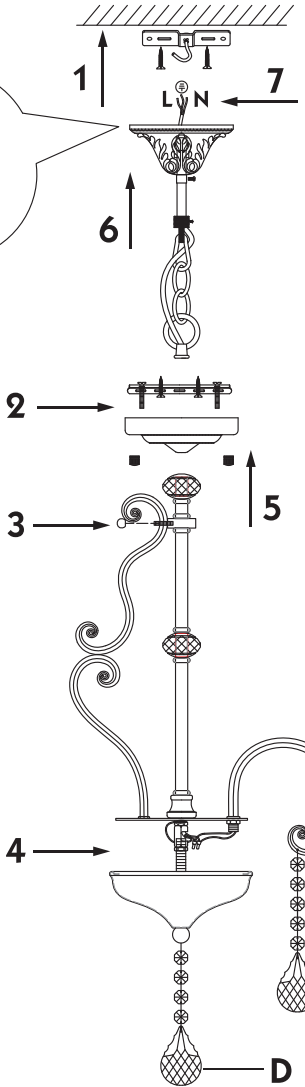

Instruction

Collection: Elegant
 Series: Merenga
 Model: ARM241-06-G
 Pendant Lamps

A = 6
 B = 6
 C = 6
 D = 1

 6 x E14 (40w)

MAYTONI
 DECORATIVE LIGHTING

www.maytoni.de