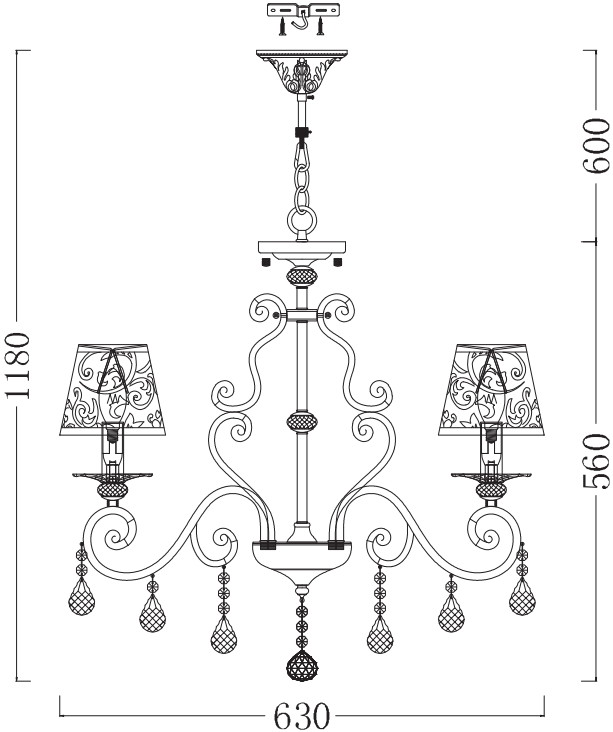

Instruction

Collection: Elegant
 Series: Merenga
 Model: ARM241-06-G
 Pendant Lamps

A = 6
 B = 6
 C = 6
 D = 1

 6 x E14 (40w)

MAYTONI
 DECORATIVE LIGHTING

www.maytoni.de