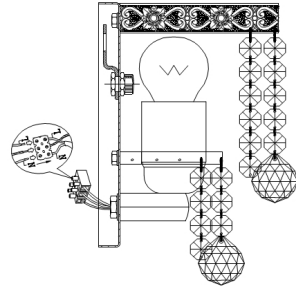

Instruction

Collection: DIAMANT CRYSTAL

Series: GALA

Model: BA783-WB1-G

Wall

- Wall

1 x E27 (60W)

MAYTONI
DECORATIVE LIGHTING