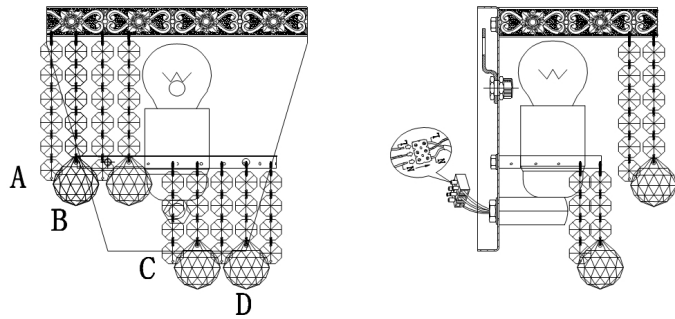

Instruction

Collection: DIAMANT CRYSTAL

Series: GALA

Model: BA783-WB1-G

Wall

- Wall

1 x E27 (60W)

MAYTONI
DECORATIVE LIGHTING