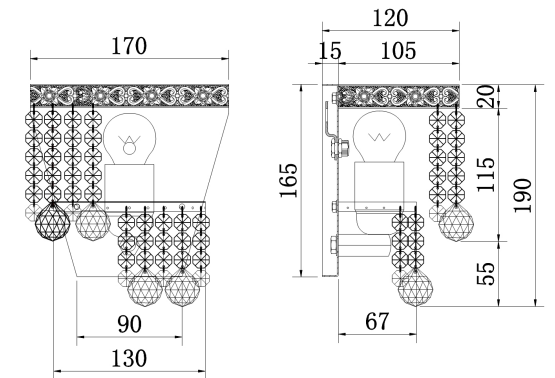

Instruction

Collection: DIAMANT CRYSTAL

Series: GALA

Model: BA783-WB1-G

Wall

- Wall

1 x E27 (60W)

MAYTONI
DECORATIVE LIGHTING