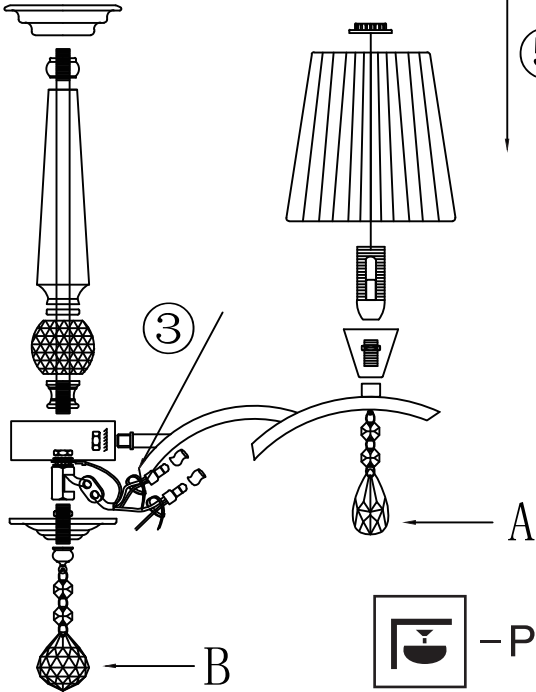

Instruction

Collection: Royal Classic
Series: Arte
Model: RC901-PL-06-R
Pendant Lamps

A=6
B=1

6 x E14 (40w)

MAYTONI
DECORATIVE LIGHTING

www.maytoni.de