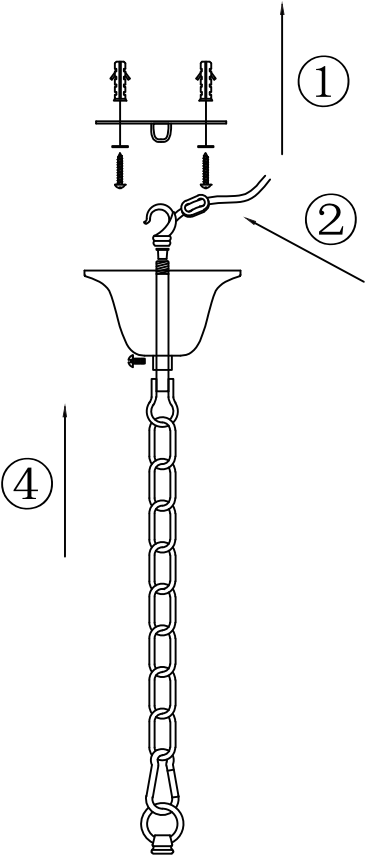

Instruction

Collection: Royal Classic
Series: Arte
Model: RC901-PL-06-R
Pendant Lamps

A=6
B=1

6 x E14 (40w)

MAYTONI
DECORATIVE LIGHTING

www.maytoni.de