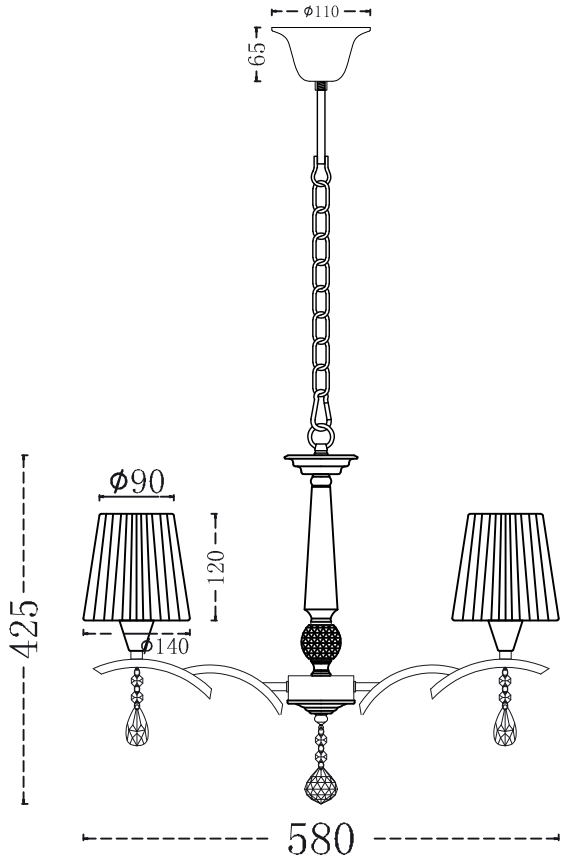

Instruction

Collection: Royal Classic
Series: Arte
Model: RC901-PL-06-R
Pendant Lamps

A=6
B=1

6 x E14 (40w)

MAYTONI
DECORATIVE LIGHTING

www.maytoni.de