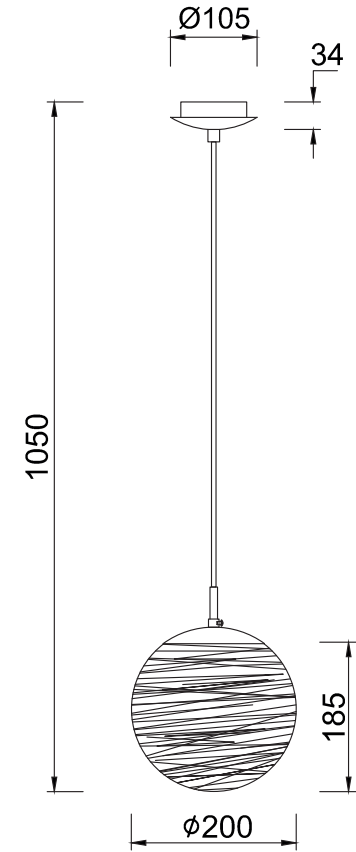

FREYA
TRADITION OF QUALITY

INSTRUCTION

MODEL: FR5343-PL-01-CH

1 X E27 (40W)

FREYA-LIGHT.COM