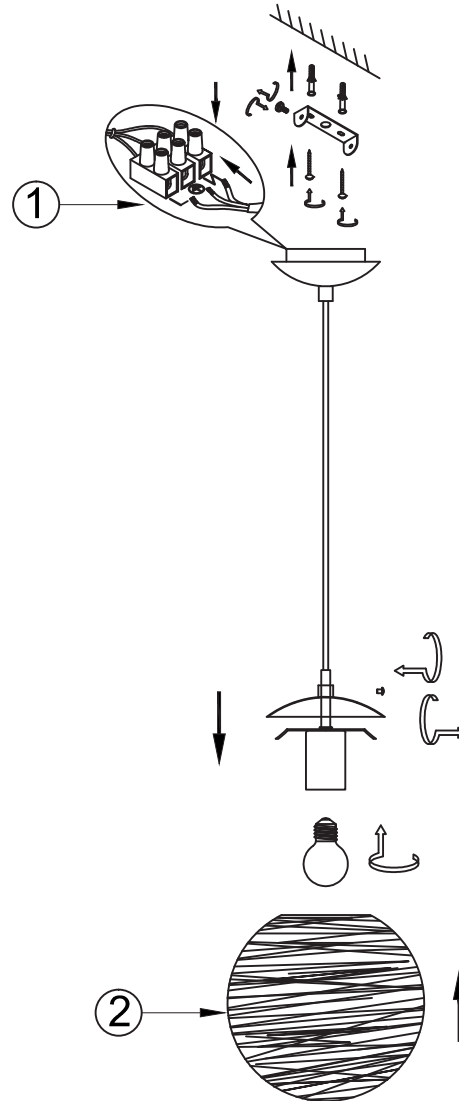

FREYA
TRADITION OF QUALITY

INSTRUCTION

MODEL: FR5343-PL-01-CH

1 X E27 (40W)

FREYA-LIGHT.COM