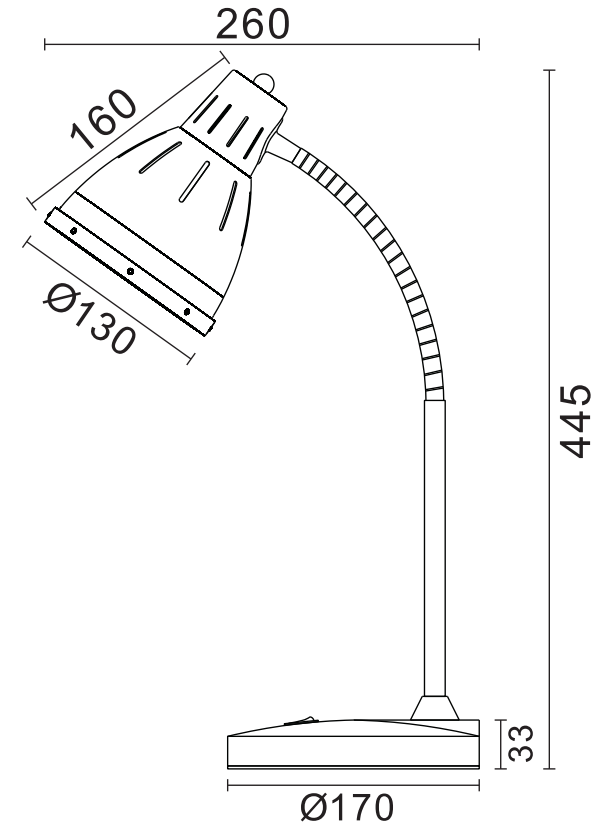

FREYA
TRADITION OF QUALITY

INSTRUCTION

MODEL: FR5151-TL-01-GN

1 X E27 (40W)

FREYA-LIGHT.COM