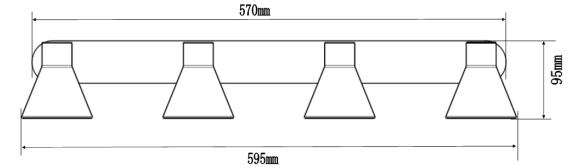

FREYA
TRADITION OF QUALITY

INSTRUCTION

Model: FR4308-CW-04-GR

Wall & ceiling

4 x GU (35W)
10

FREYA-LIGHT.COM