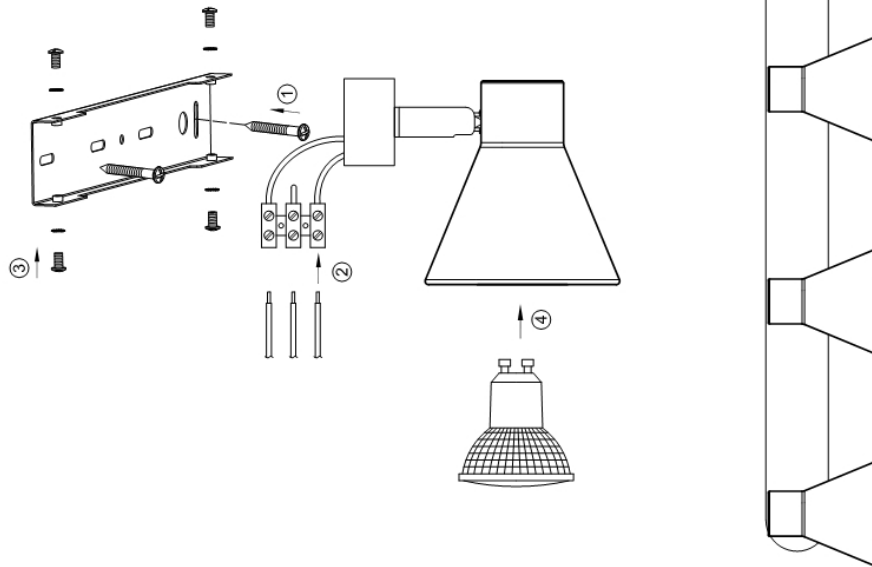

FREYA
TRADITION OF QUALITY

INSTRUCTION

Model: FR4308-CW-04-GR

Wall & ceiling

4 x GU (35W)
10

FREYA-LIGHT.COM