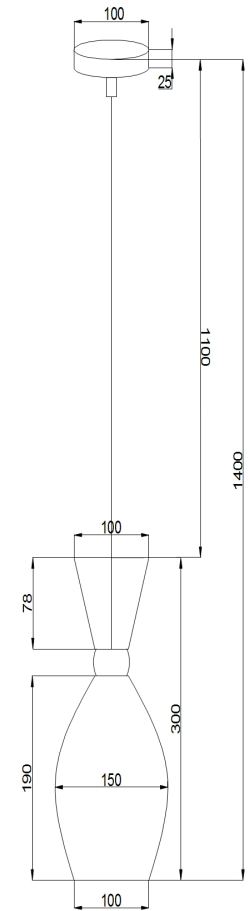

Instruction

Collection: PENDANT
Series: BARI
Model: MOD249-PL-01-FY
Ceiling

- Ceiling

1 x E14 (40W)

MAYTONI
DECORATIVE LIGHTING

www.maytoni.de