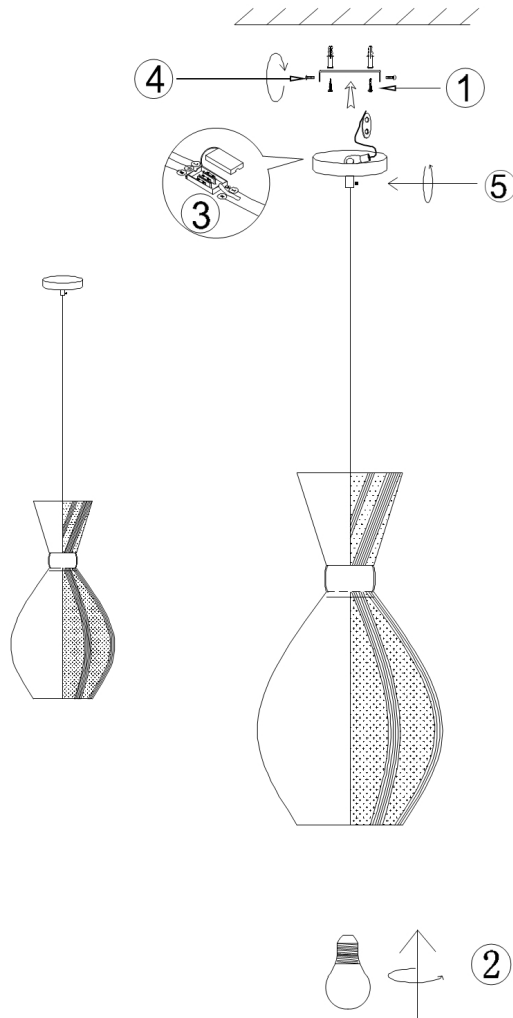

Instruction

Collection: PENDANT
Series: BARI
Model: MOD249-PL-01-FY
Ceiling

- Ceiling

1 x E14 (40W)

MAYTONI
DECORATIVE LIGHTING

www.maytoni.de