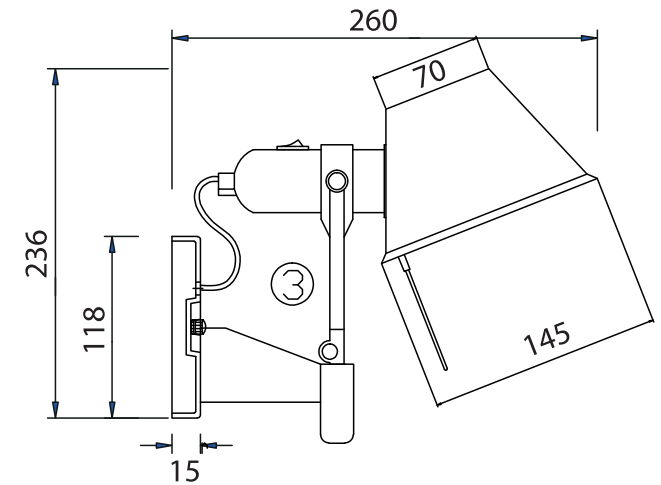

# INSTRUCTION

**MODEL:** FR5173-WL-01-S

1 X E27 (60W)

FREYA-LIGHT.COM