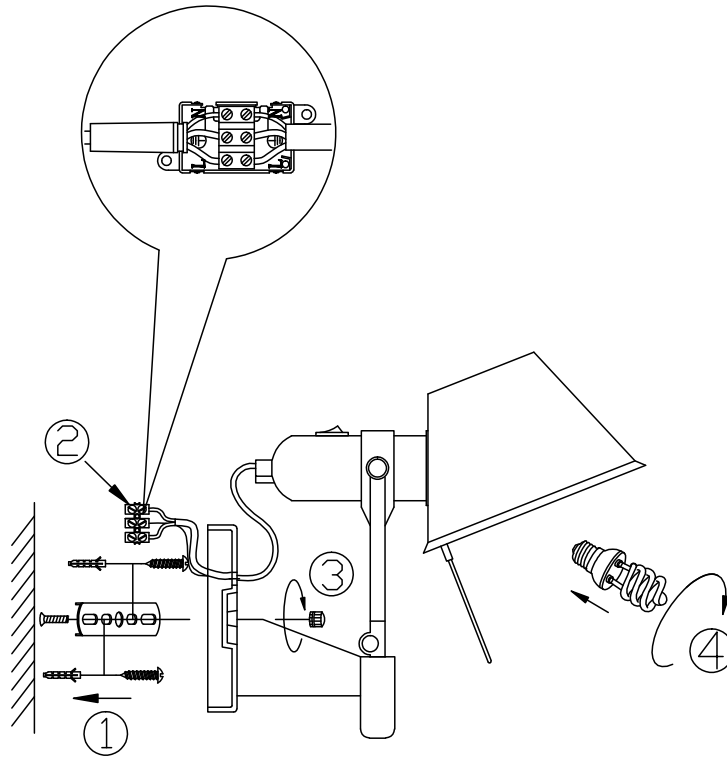

# INSTRUCTION

**MODEL:** FR5173-WL-01-S

1 X E27 (60W)

FREYA-LIGHT.COM