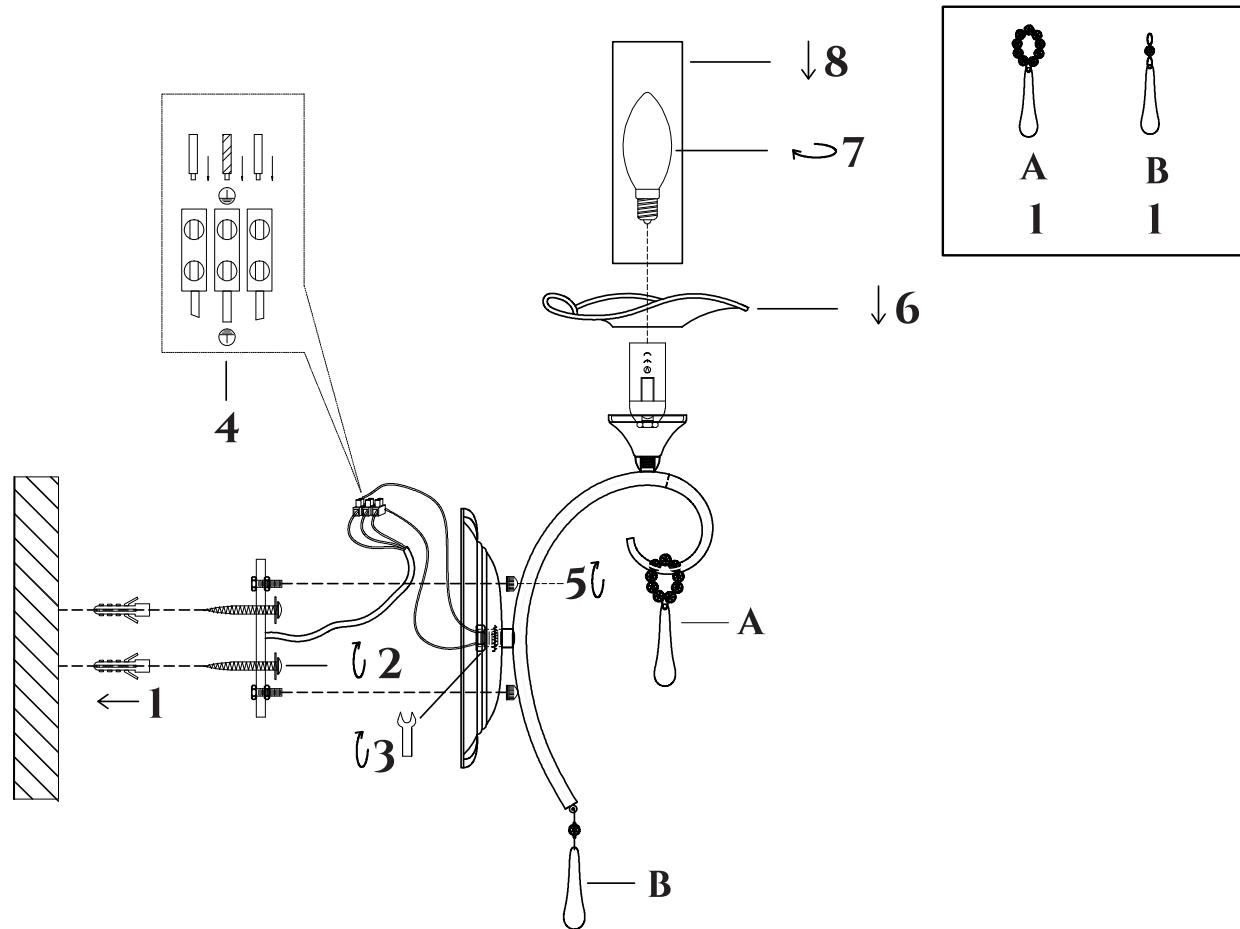

FREYA
TRADITION OF QUALITY

INSTRUCTION

MODEL: FR2002-WL-01-CH
SCONCE

1 X E14 (40W)

FREYA-LIGHT.COM