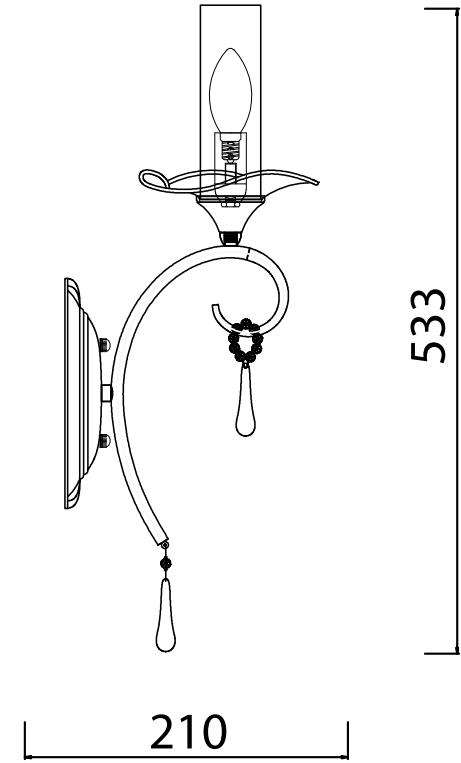

FREYA
TRADITION OF QUALITY

INSTRUCTION

MODEL: FR2002-WL-01-CH
SCONCE

1 X E14 (40W)

FREYA-LIGHT.COM