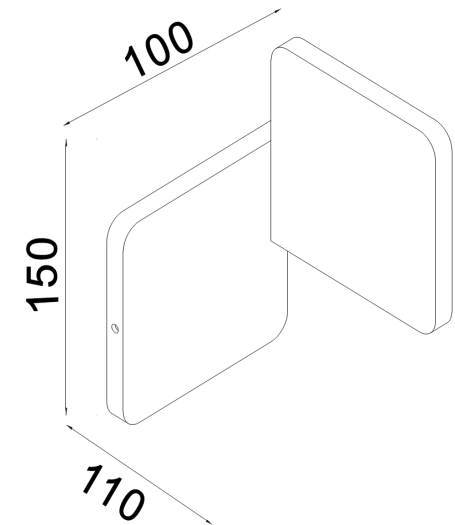

# Instruction

Collection: CEILING & WALL

Series: TRAME

Model: C807WL-L7B

Wall

- Wall

max 7W  
350 LM

**MAYTONI**  
DECORATIVE LIGHTING