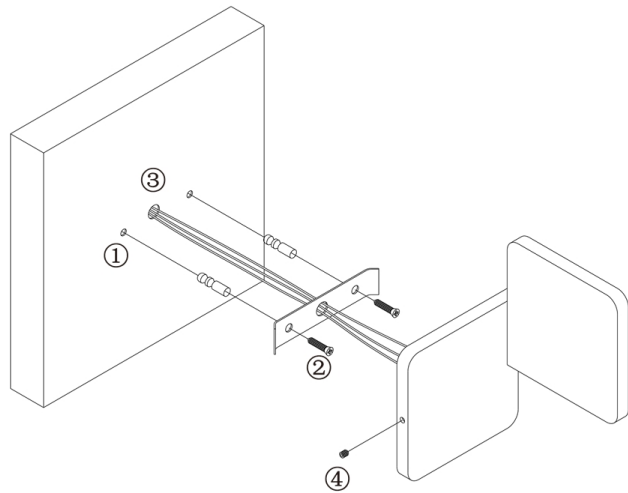

# Instruction

Collection: CEILING & WALL

Series: TRAME

Model: C807WL-L7B

Wall

- Wall

max 7W  
350 LM

**MAYTONI**  
DECORATIVE LIGHTING