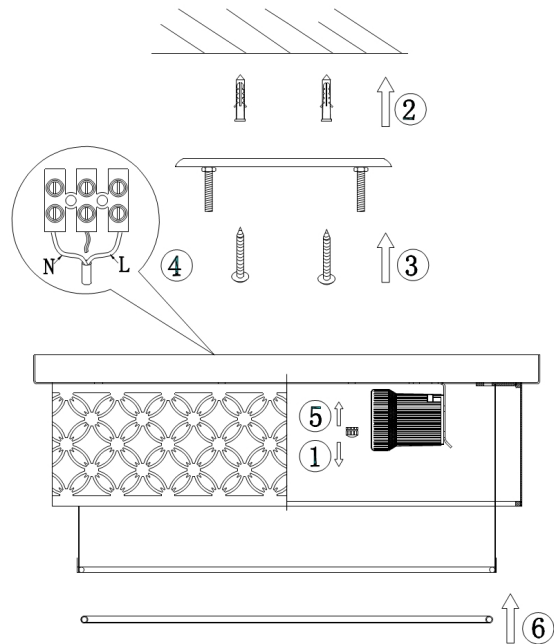

Instruction

Collection: HOUSE

Series: VENERA

Model: H260-05-R

Ceiling

- Ceiling

5 x E27 (60W)

MAYTONI
DECORATIVE LIGHTING