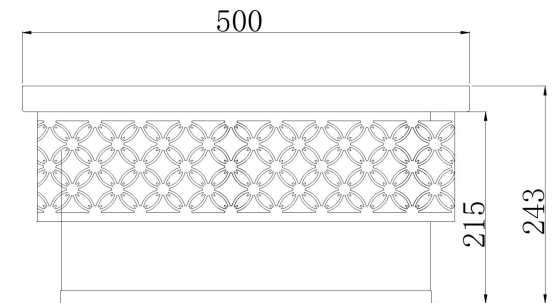

Instruction

Collection: HOUSE

Series: VENERA

Model: H260-05-R

Ceiling

- Ceiling

5 x E27 (60W)

MAYTONI
DECORATIVE LIGHTING