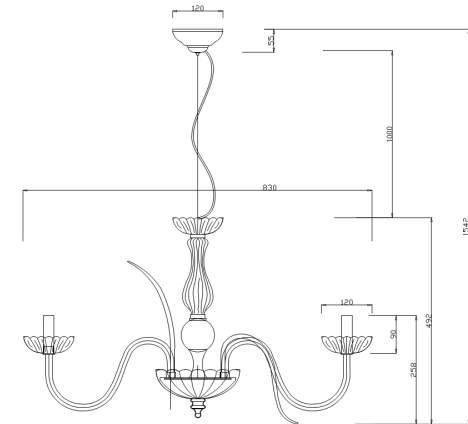

Instruction

Collection: DIAMANT CRYSTAL

Series: LUCIANO

Model: DIA587-PL-08-N

Ceiling

- Ceiling

8 x E14 (40W)

MAYTONI
DECORATIVE LIGHTING