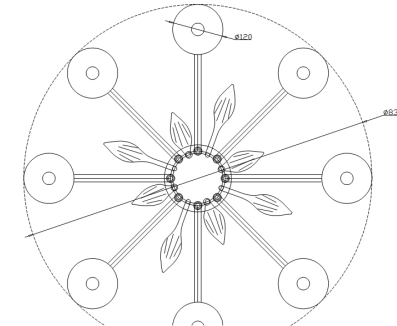

Instruction

Collection: DIAMANT CRYSTAL

Series: LUCIANO

Model: DIA587-PL-08-N

Ceiling

- Ceiling

8 x E14 (40W)

MAYTONI
DECORATIVE LIGHTING