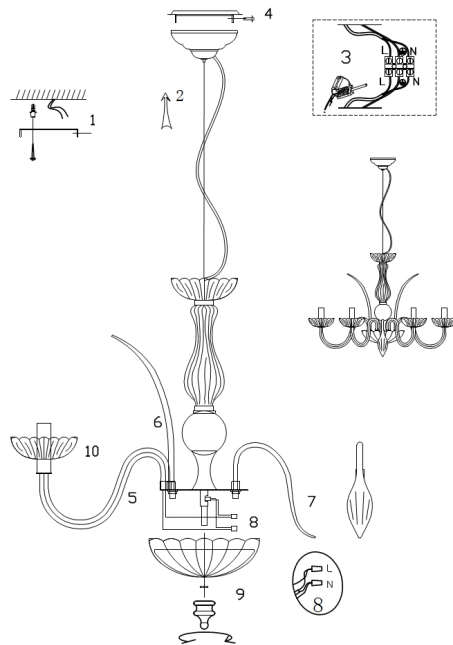

Instruction

Collection: DIAMANT CRYSTAL

Series: LUCIANO

Model: DIA587-PL-08-N

Ceiling

- Ceiling

8 x E14 (40W)

MAYTONI
DECORATIVE LIGHTING