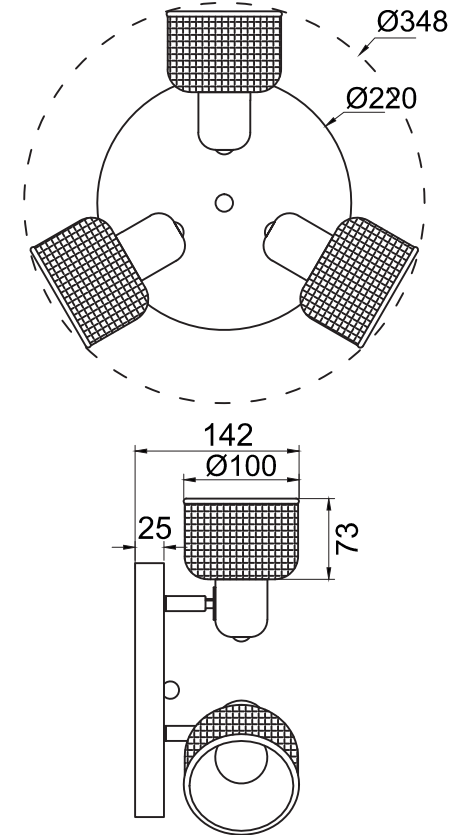

FREYA
TRADITION OF QUALITY

INSTRUCTION

MODEL: FR5344-CL-03R-CH

3 x E27 (40W)

FREYA-LIGHT.COM