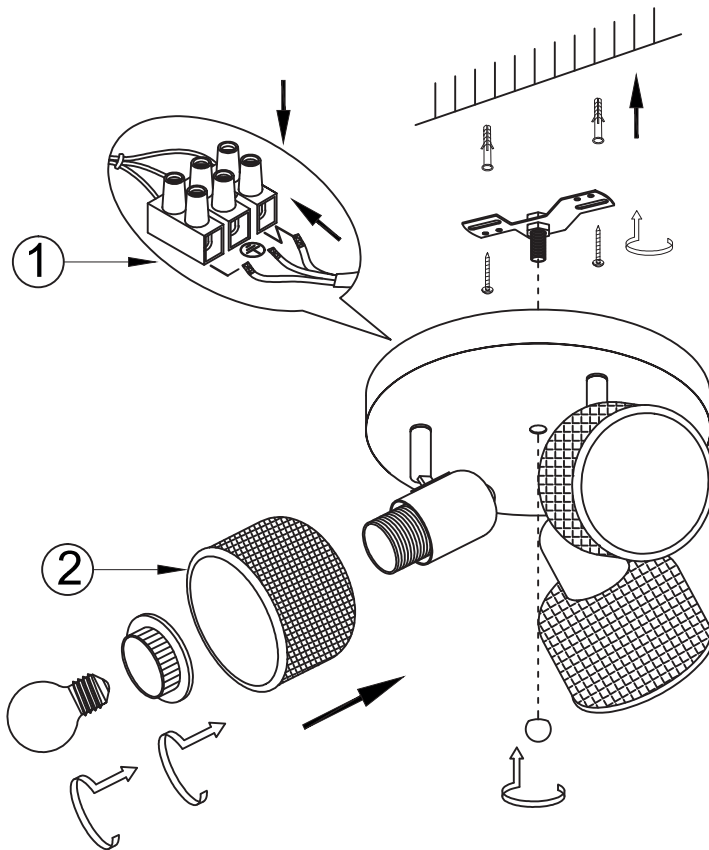

FREYA
TRADITION OF QUALITY

INSTRUCTION

MODEL: FR5344-CL-03R-CH

3 x E27 (40W)

FREYA-LIGHT.COM