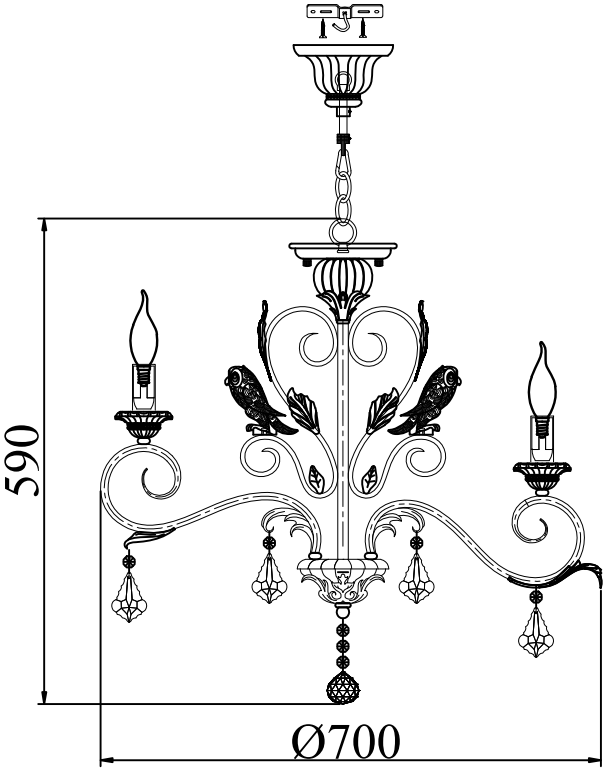

Instruction

Collection: Elegant
Series: Athena
Model: ARM777-08-WG
Suspended

A=8
B=8
C=1

 – Suspended

8 x E14 (60w)

MAYTONI
DECORATIVE LIGHTING
www.maytoni.de