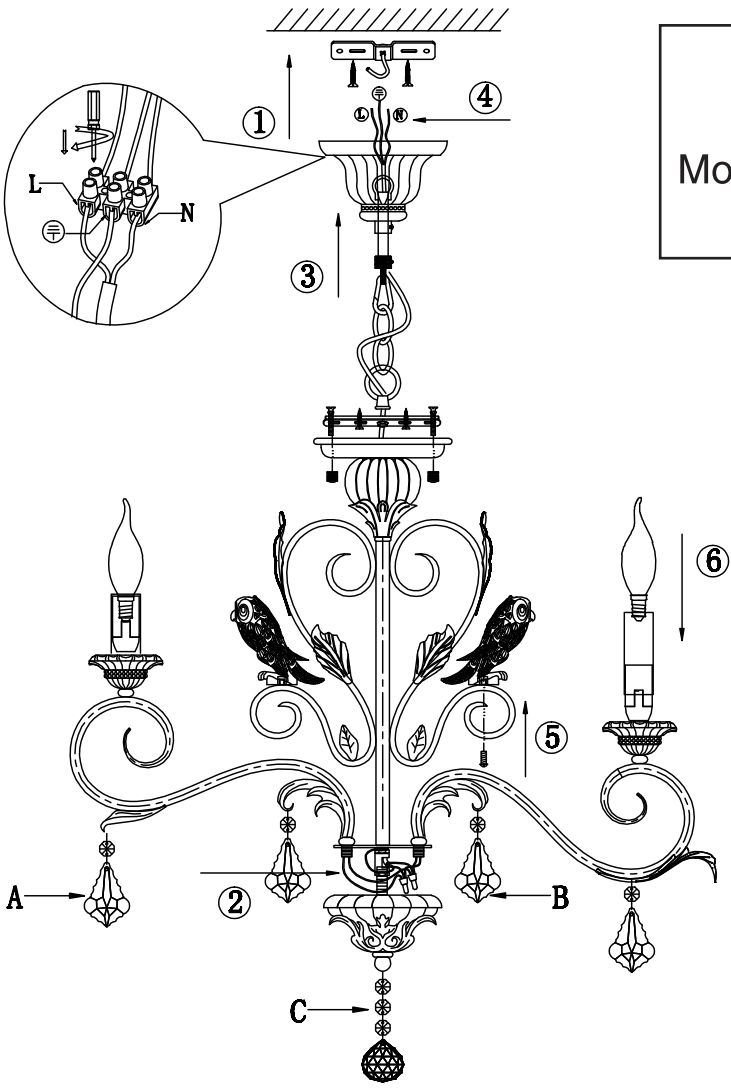

Instruction

Collection: Elegant
Series: Athena
Model: ARM777-08-WG
Suspended

A=8
B=8
C=1

 – Suspended

8 x E14 (60w)

MAYTONI
DECORATIVE LIGHTING
www.maytoni.de