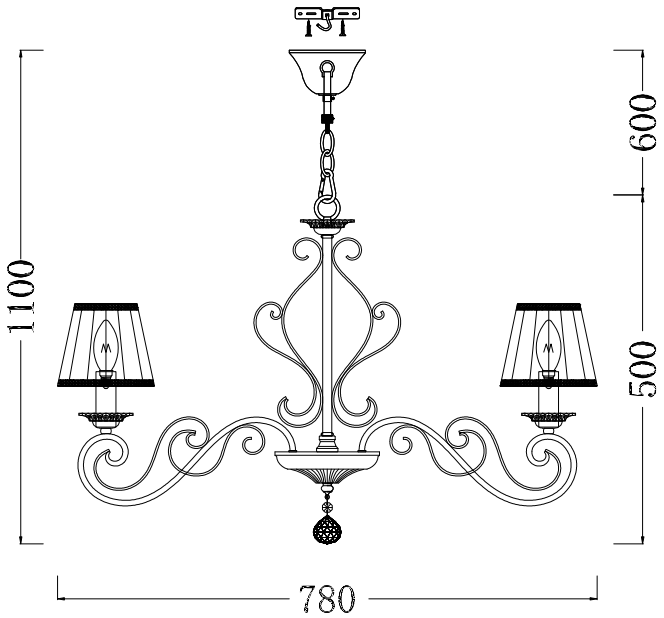

# Instruction

Collection: Elegant  
Series: Paris  
Model: ARM402-08-W  
Suspended

A=1

  
8 x E14 (40w)

**MAYTONI**  
DECORATIVE LIGHTING

[www.maytoni.de](http://www.maytoni.de)