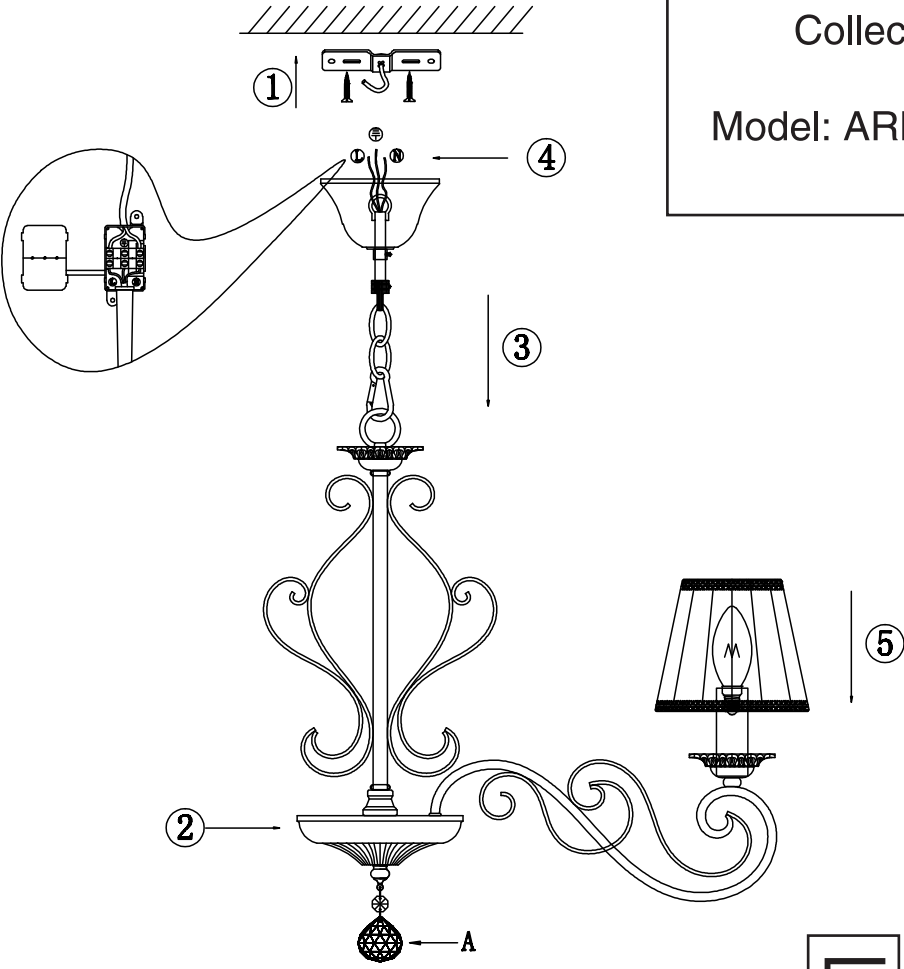

# Instruction

Collection: Elegant  
Series: Paris  
Model: ARM402-08-W  
Suspended

A=1

  
8 x E14 (40w)

**MAYTONI**  
DECORATIVE LIGHTING

[www.maytoni.de](http://www.maytoni.de)