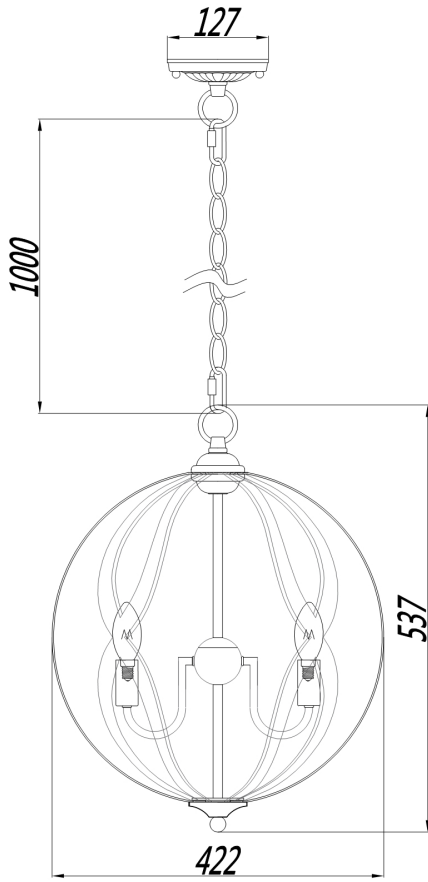

Instruction

Collection: HOUSE
Series: PETRA
Model: H536-PL-05-G
Ceiling

5 x E14 (40W)

MAYTONI
DECORATIVE LIGHTING
www.maytoni.de