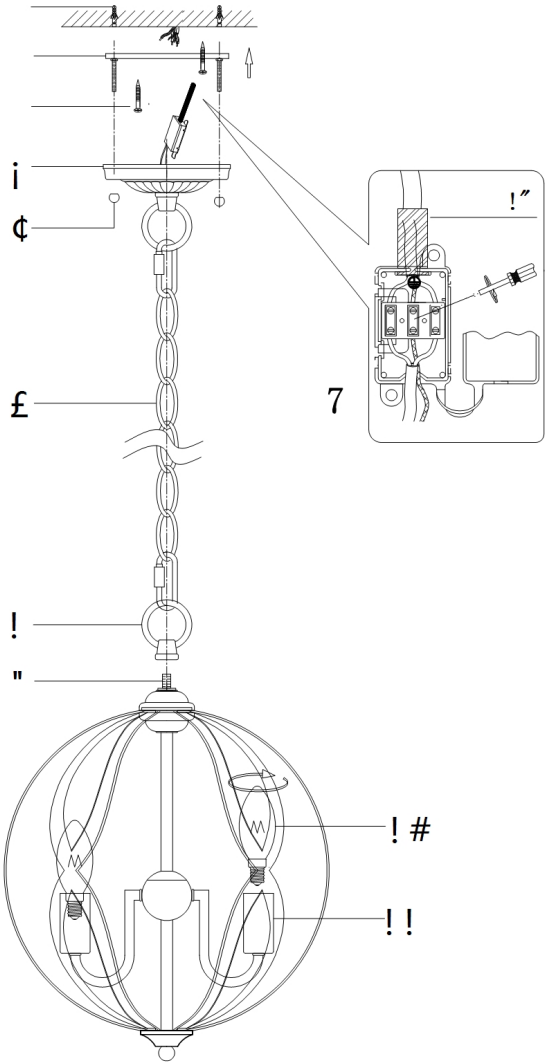

Instruction

Collection: HOUSE
Series: PETRA
Model: H536-PL-05-G
Ceiling

5 x E14 (40W)

MAYTONI
DECORATIVE LIGHTING
www.maytoni.de