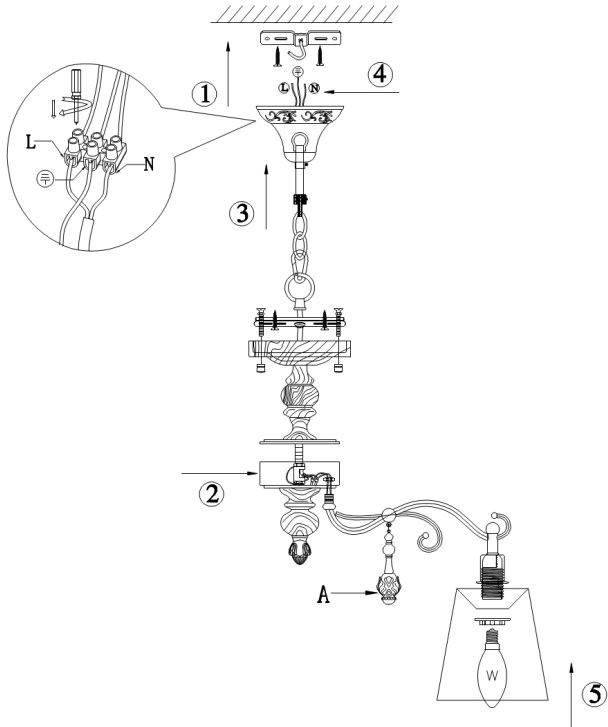

Instruction

Collection: HOUSE
Series: CIPRESSO
Model: H034-PL-06-R
Ceiling

A=6

6 x E14 (40W)

MAYTONI
DECORATIVE LIGHTING
www.maytoni.de