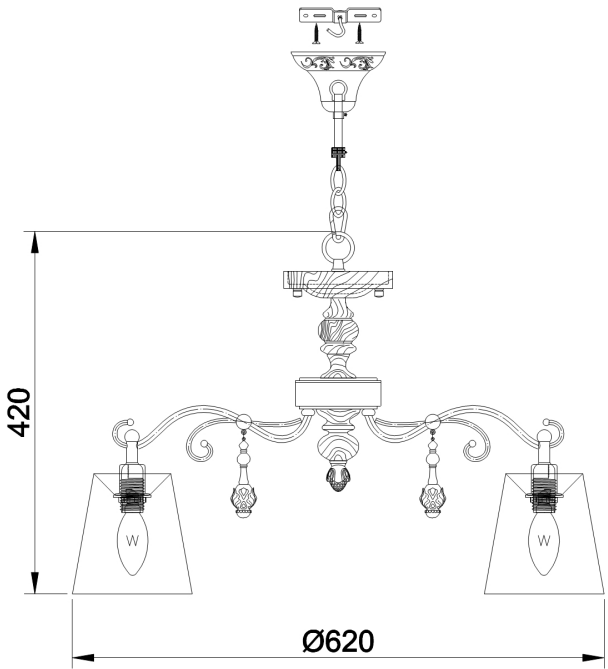

Instruction

Collection: HOUSE
Series: CIPRESSO
Model: H034-PL-06-R
Ceiling

A=6

6 x E14 (40W)

MAYTONI
DECORATIVE LIGHTING
www.maytoni.de