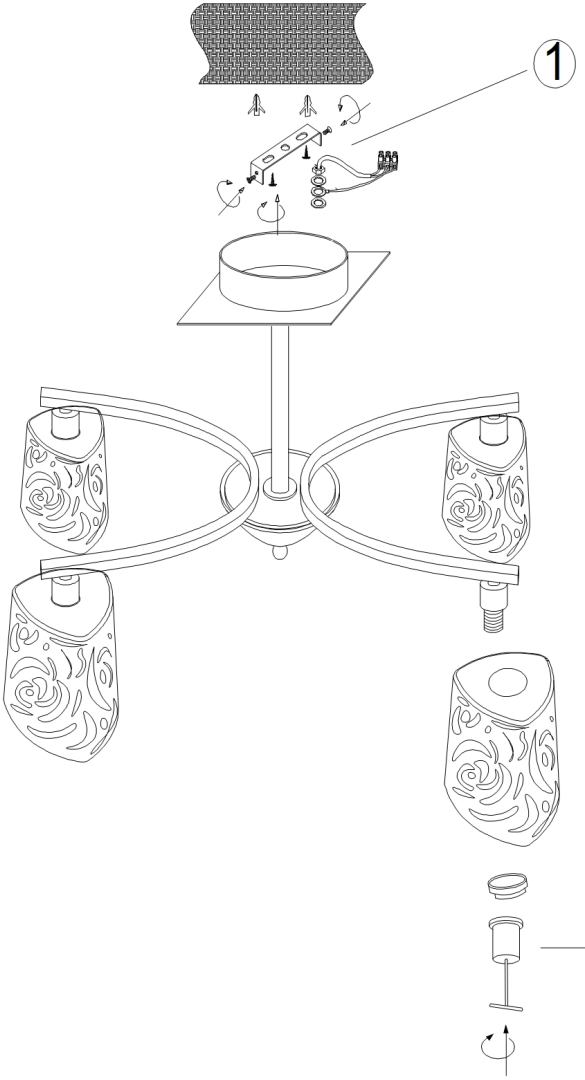

Instruction

Collection: ELEGANT
Series: CICLO
Model: ARM055-CL-04-N
Ceiling

4 x E14 (40W)

MAYTONI
DECORATIVE LIGHTING
www.maytoni.de