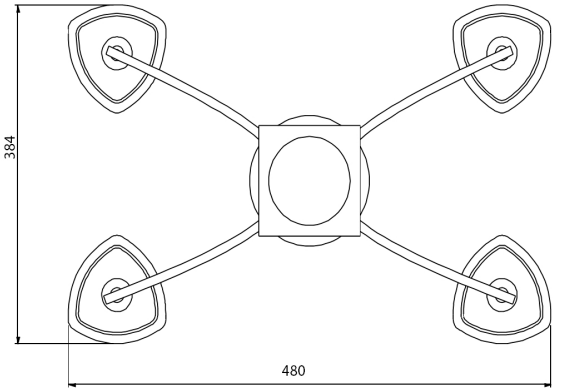

Instruction

Collection: ELEGANT
Series: CICLO
Model: ARM055-CL-04-N
Ceiling

4 x E14 (40W)

MAYTONI
DECORATIVE LIGHTING
www.maytoni.de