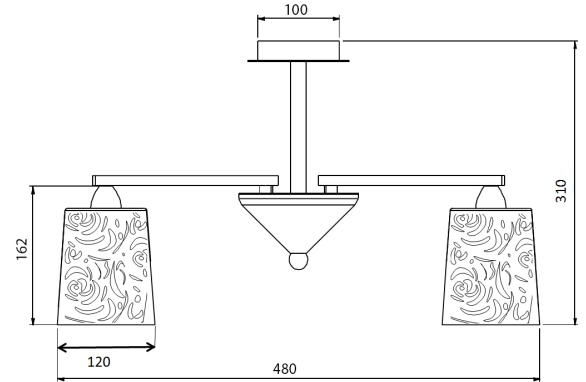

Instruction

Collection: ELEGANT
Series: CICLO
Model: ARM055-CL-04-N
Ceiling

4 x E14 (40W)

MAYTONI
DECORATIVE LIGHTING
www.maytoni.de