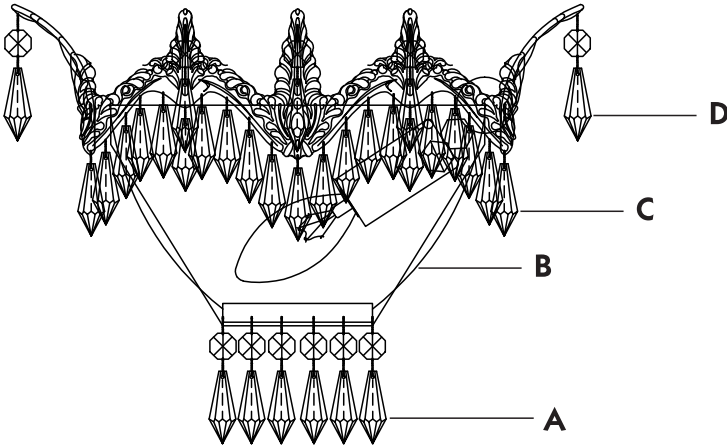

Instruction

Collection: Diamant crystal
Series: Versailles
Model: DIA585-WB01-WG
Wall-mounted

– Wall-mounted

1 x E14 (60w)

MAYTONI
DECORATIVE LIGHTING

www.maytoni.de