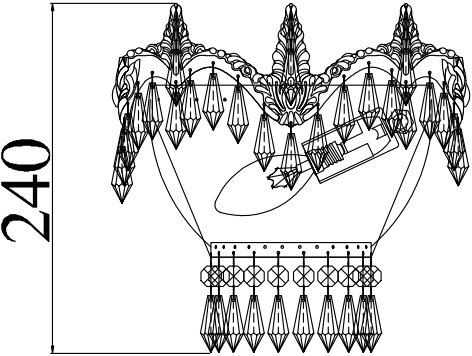

Instruction

Collection: Diamant crystal
Series: Versailles
Model: DIA585-WB01-WG
Wall-mounted

– Wall-mounted

1 x E14 (60w)

MAYTONI
DECORATIVE LIGHTING

www.maytoni.de