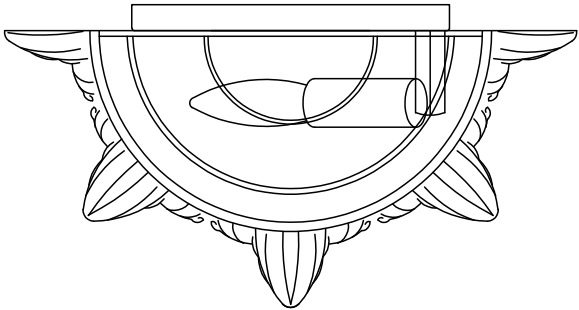

Instruction

Collection: Diamant crystal
Series: Versailles
Model: DIA585-WB01-WG
Wall-mounted

– Wall-mounted

1 x E14 (60w)

MAYTONI
DECORATIVE LIGHTING

www.maytoni.de