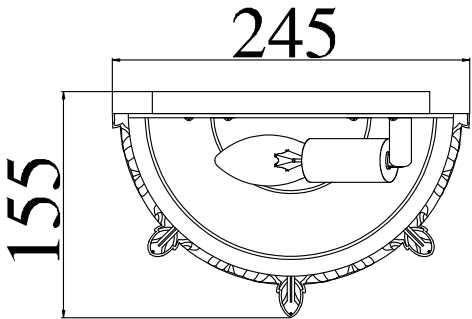

Instruction

Collection: Diamant crystal
Series: Versailles
Model: DIA585-WB01-WG
Wall-mounted

– Wall-mounted

1 x E14 (60w)

MAYTONI
DECORATIVE LIGHTING

www.maytoni.de