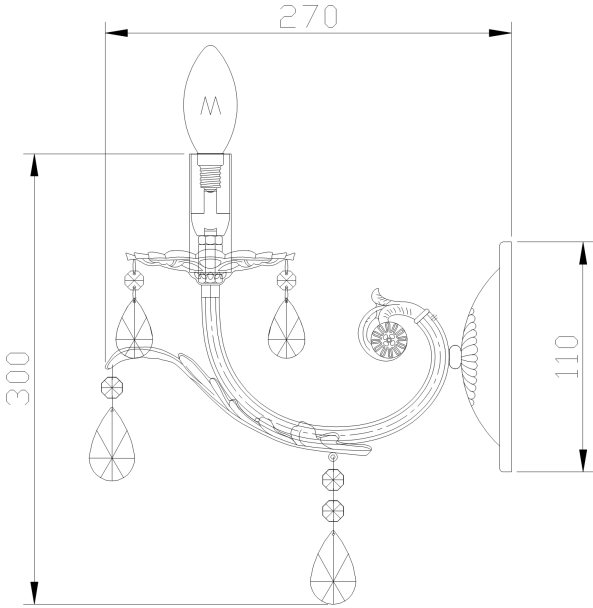

# Instruction

Collection: ELEGANT

Series: VERONA

Model: ARM384-01-W

Wall

A=4  
B=1  
C=1

- Wall

1 x E14 (60W)