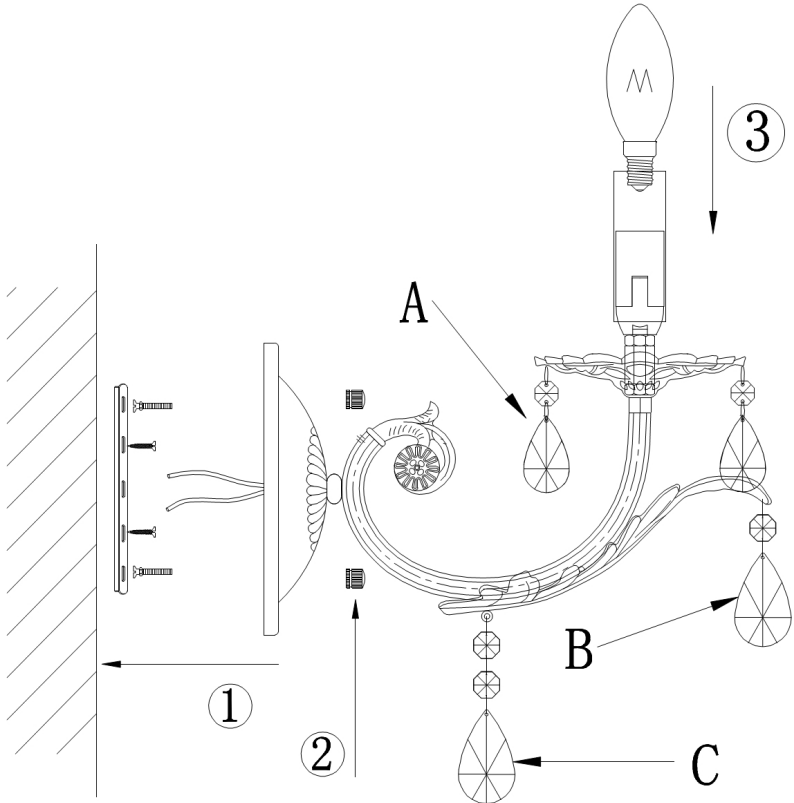

# Instruction

Collection: ELEGANT

Series: VERONA

Model: ARM384-01-W

Wall

A=4  
B=1  
C=1

- Wall

1 x E14 (60W)