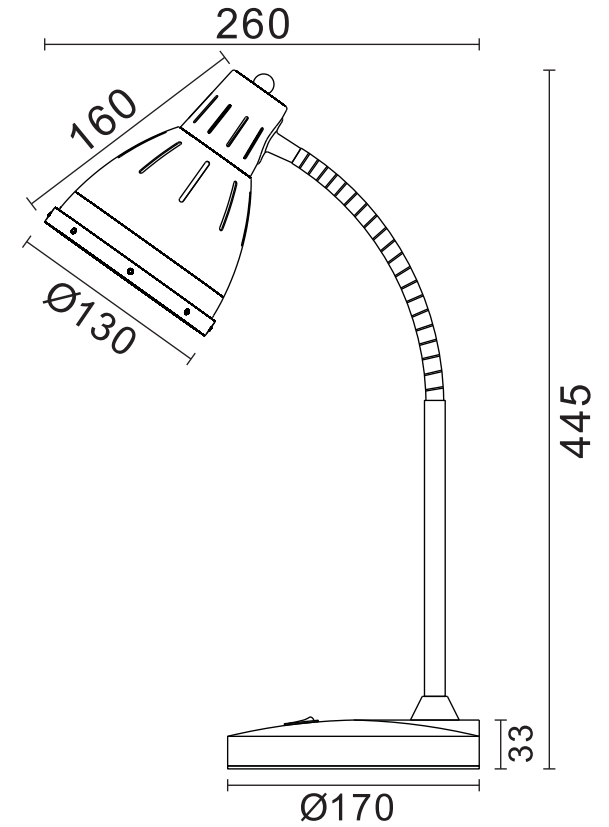

# INSTRUCTION

**MODEL:** FR5151-TL-01-PN

1 X E27 (40W)

FREYA-LIGHT.COM