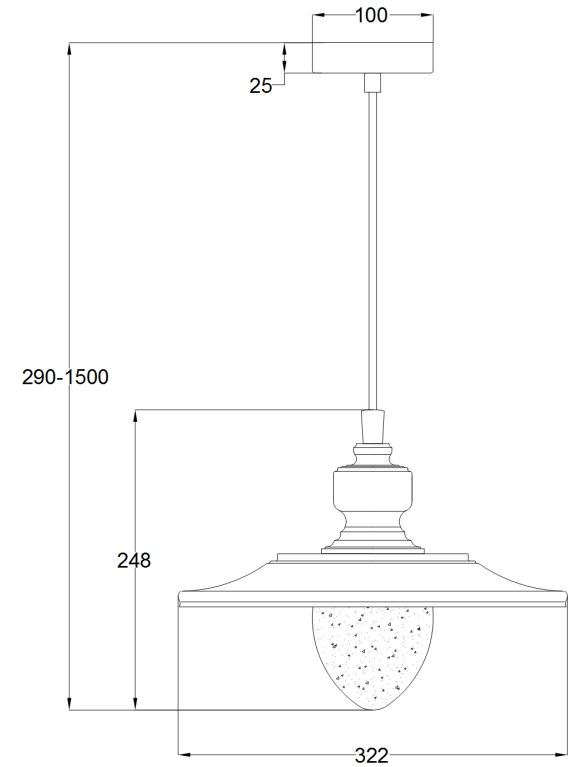

Instruction

Collection: HOUSE
Series: SENNA
Model: T236-PL-01-BL
Ceiling

- Ceiling

1 x E27 (60W)

MAYTONI
DECORATIVE LIGHTING

www.maytoni.de