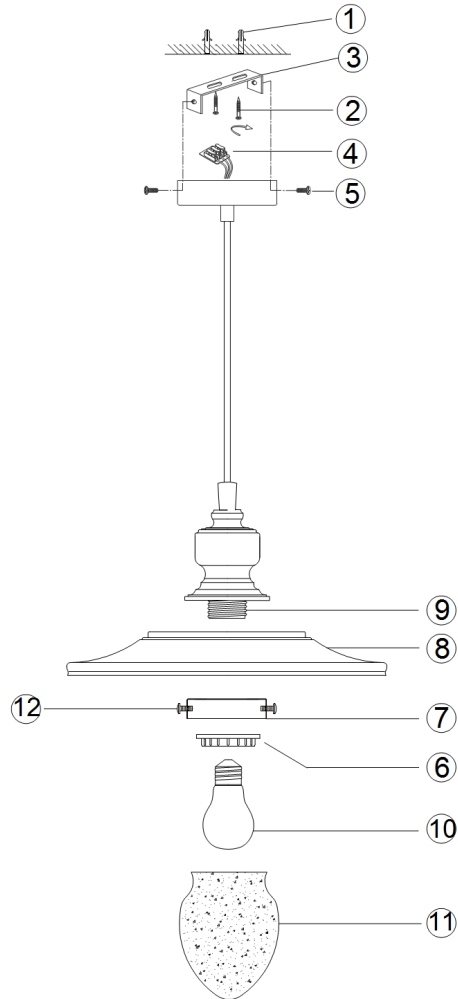

Instruction

Collection: HOUSE
Series: SENNA
Model: T236-PL-01-BL
Ceiling

- Ceiling

1 x E27 (60W)

MAYTONI
DECORATIVE LIGHTING

www.maytoni.de