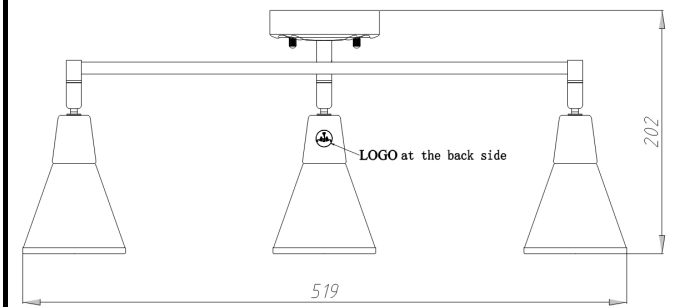

Instruction

Collection: SPOT
Series: LUTHER
Model: SP008-CW-03-G
Wall & ceiling

- Wall & ceiling

3 x E14 (40W)

MAYTONI
DECORATIVE LIGHTING

www.maytoni.de