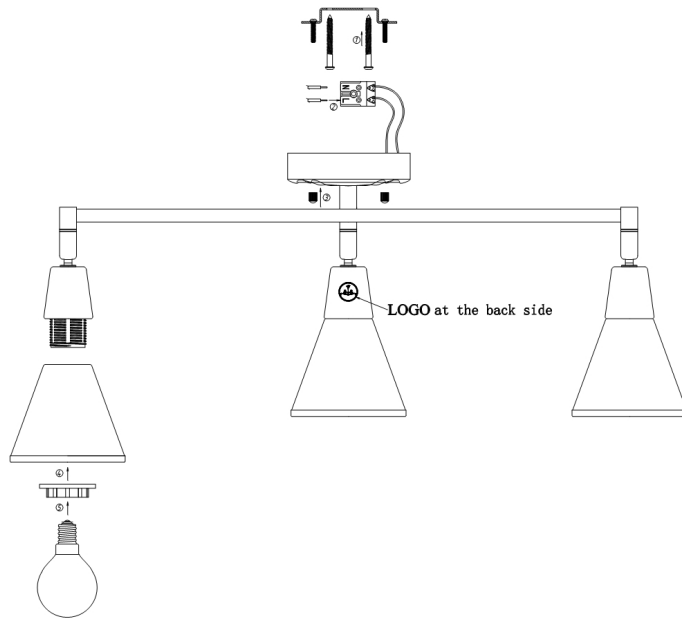

Instruction

Collection: SPOT
Series: LUTHER
Model: SP008-CW-03-G
Wall & ceiling

- Wall & ceiling

3 x E14 (40W)

MAYTONI
DECORATIVE LIGHTING

www.maytoni.de