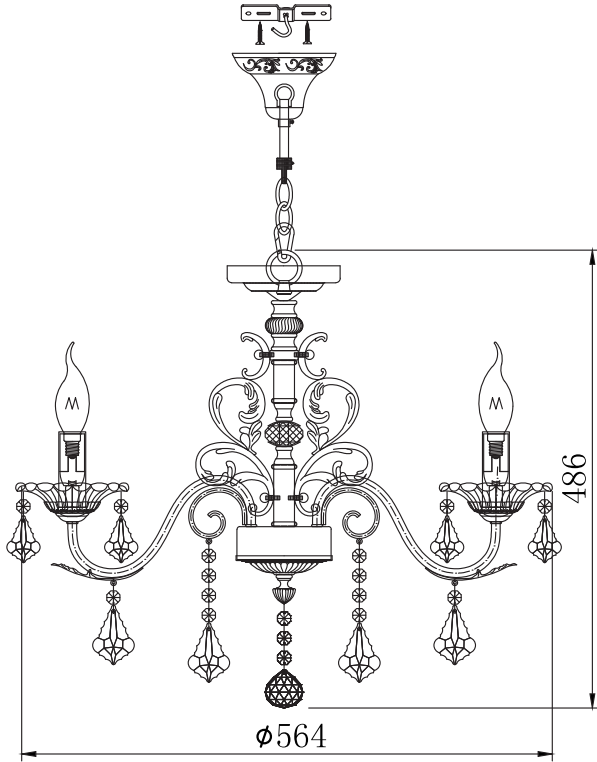

Instruction

Collection: Elegant
Series: Vivaldi
Model: ARM400-05-R
Suspended

A=20
B=5
C=5
D=1

5 x E14 (60w)

MAYTONI
DECORATIVE LIGHTING

www.maytoni.de