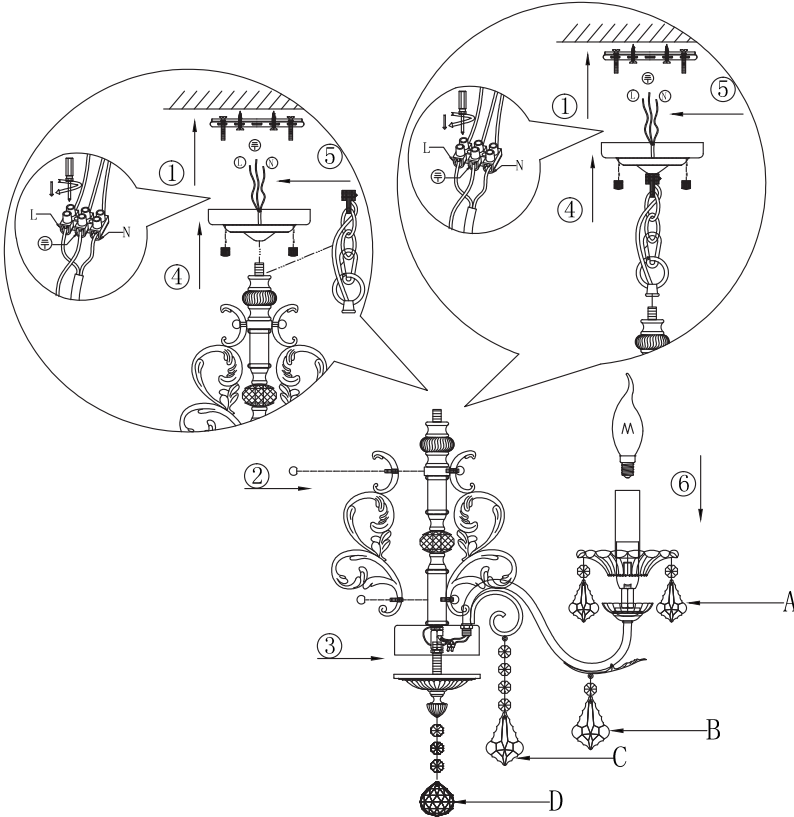

Instruction

Collection: Elegant
Series: Vivaldi
Model: ARM400-05-R
Suspended

A=20
B=5
C=5
D=1

5 x E14 (60w)

MAYTONI
DECORATIVE LIGHTING

www.maytoni.de