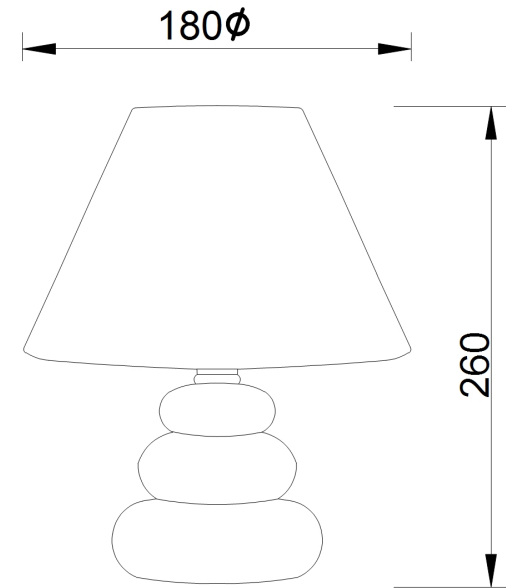

Instruction

Collection: TABLE & FLOOR

Series: FARO

Model: MOD004-11-V

Mobile

- Mobile

1 x E14 (60W)

MAYTONI
DECORATIVE LIGHTING