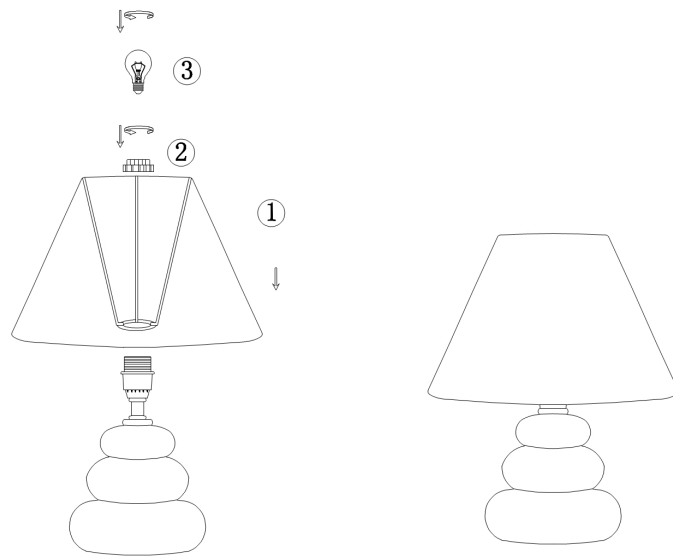

Instruction

Collection: TABLE & FLOOR

Series: FARO

Model: MOD004-11-V

Mobile

- Mobile

1 x E14 (60W)

MAYTONI
DECORATIVE LIGHTING