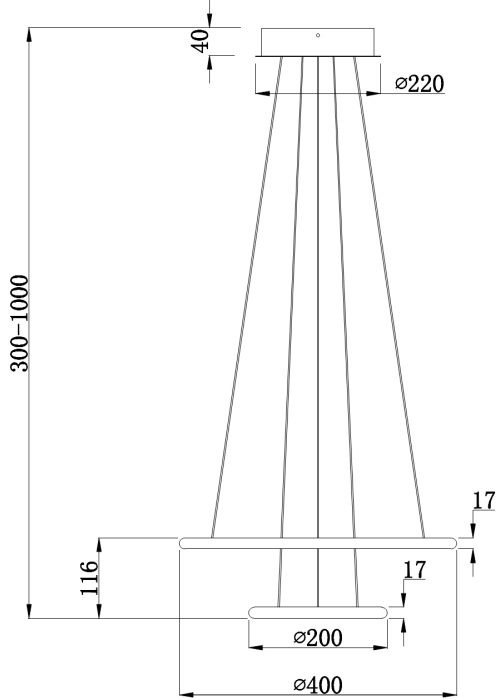

Instruction

Collection: MODERN
Series: NOLA
Model: MOD807-PL-02-36-W
Ceiling

- Ceiling

max 36W
2000 LM

MAYTONI
DECORATIVE LIGHTING

www.maytoni.de