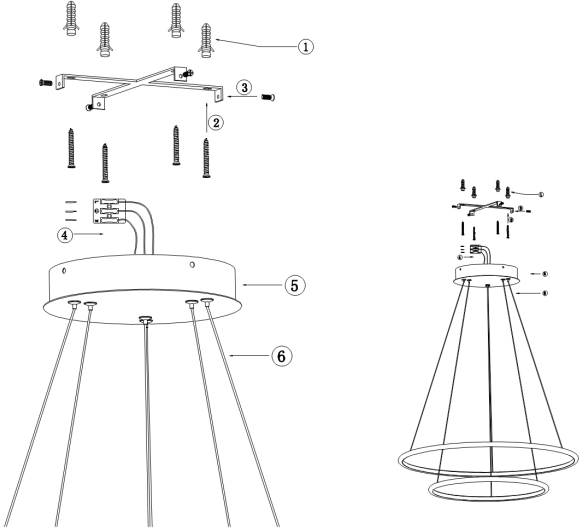

Instruction

Collection: MODERN
Series: NOLA
Model: MOD807-PL-02-36-W
Ceiling

- Ceiling

max 36W
2000 LM

MAYTONI
DECORATIVE LIGHTING

www.maytoni.de