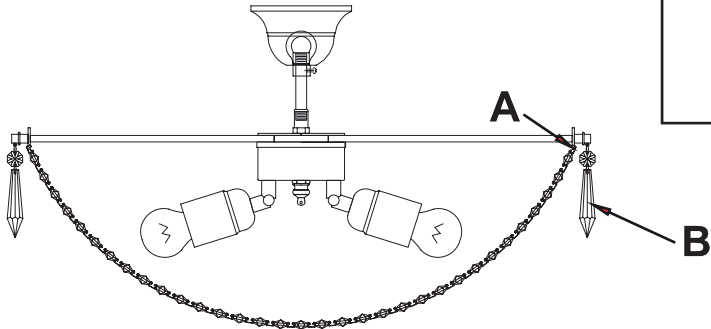

# Instruction

Collection: Diamant Crystal  
Series: Croce  
Model: DIA082-CL-04-N  
Ceiling

-Ceiling

4 x E27 (60w)

**MAYTONI**  
DECORATIVE LIGHTING

[www.maytoni.de](http://www.maytoni.de)