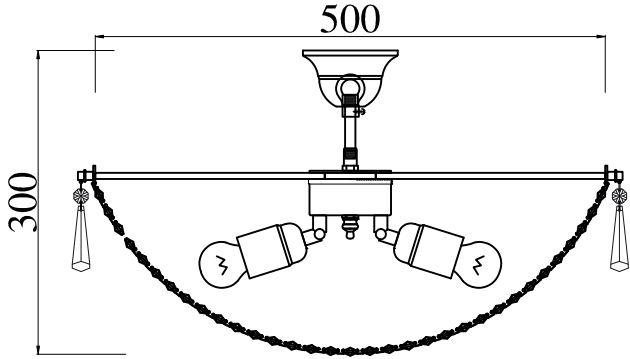

# Instruction

Collection: Diamant Crystal  
Series: Croce  
Model: DIA082-CL-04-N  
Ceiling

-Ceiling

4 x E27 (60w)

**MAYTONI**  
DECORATIVE LIGHTING

[www.maytoni.de](http://www.maytoni.de)