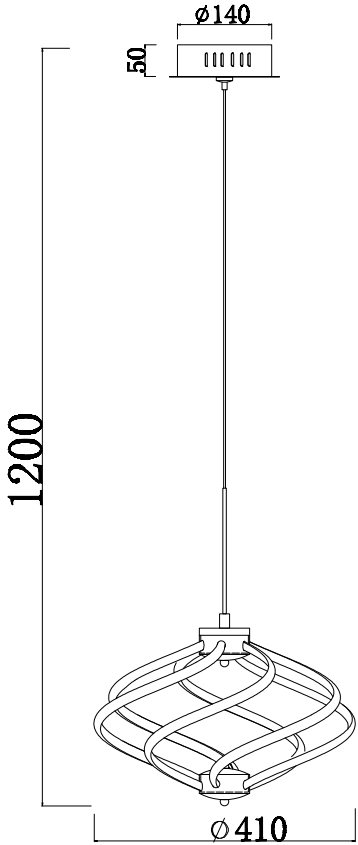

Instruction

Collection: Modern
Series: Venus
Model: MOD211-06-N
Ceiling

LED x 1

max 28w
1400 lumen

MAYTONI
DECORATIVE LIGHTING

www.maytoni.de