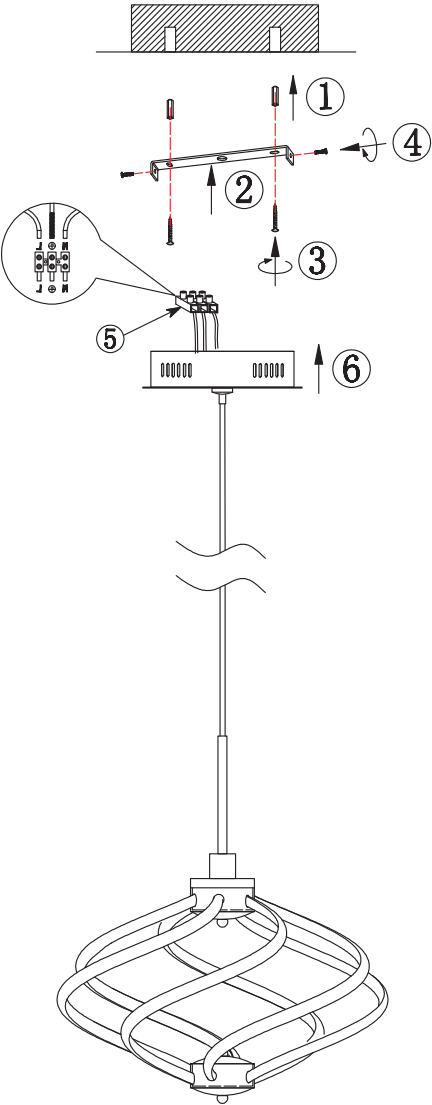

Instruction

Collection: Modern
Series: Venus
Model: MOD211-06-N
Ceiling

LED x 1

max 28w
1400 lumen

MAYTONI
DECORATIVE LIGHTING

www.maytoni.de