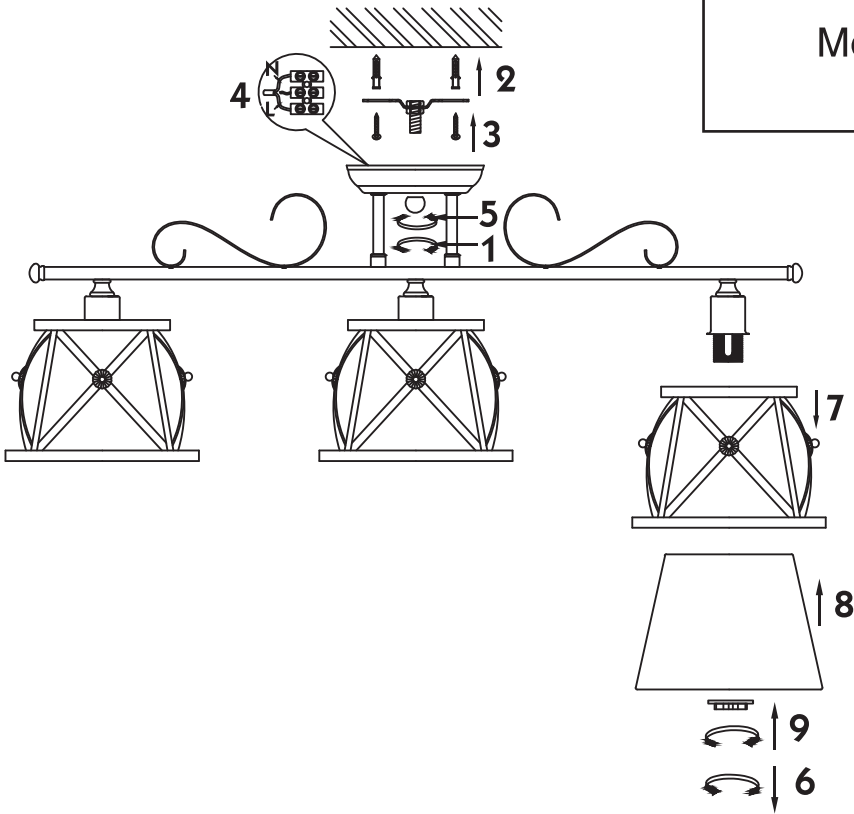

Instruction

Collection: House
Series: Country
Model: H102-03-R
Suspended

3 x E14 (40w)

MAYTONI
DECORATIVE LIGHTING

www.maytoni.de