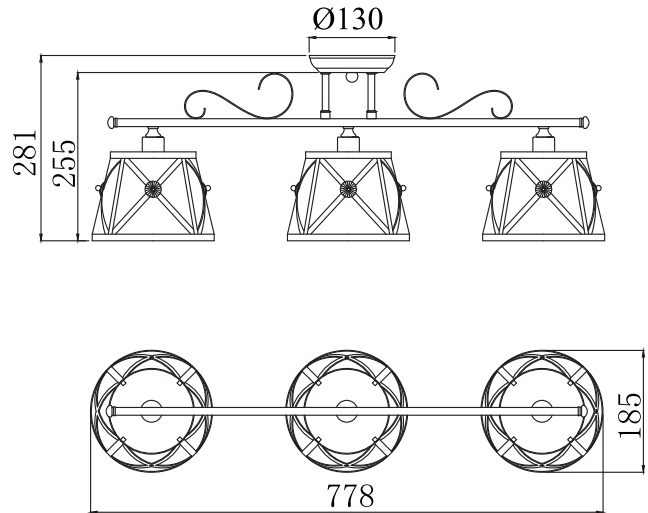

Instruction

Collection: House
Series: Country
Model: H102-03-R
Suspended

3 x E14 (40w)

MAYTONI
DECORATIVE LIGHTING

www.maytoni.de